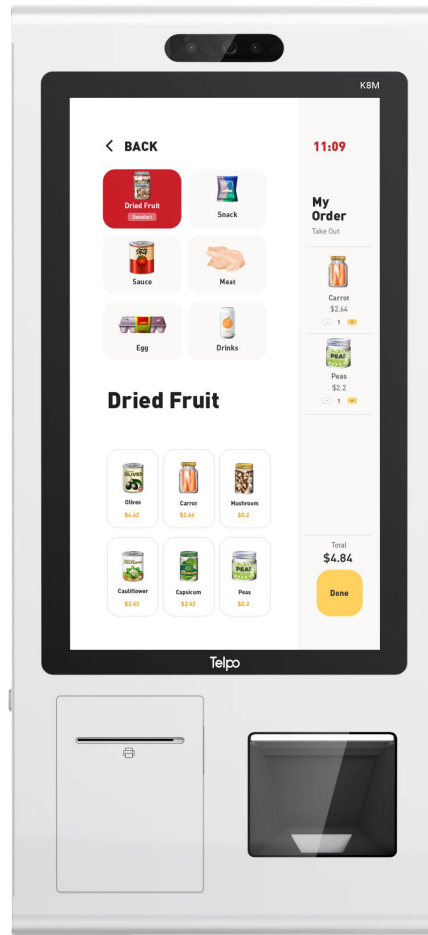

Telpo

K8M

Self Checkout Kiosk

Android

Telpo Cloud

NFC

21.5-inch

Face

QR-code

Printer

Ethernet

Wall-mounted

Optional

Desktop

Floor-standing

Optional

Checkout Counter

Optional

K8M Self Checkout Kiosk

OS	Android 11
Processor	Hexa-core 1.8GHz
Memory	4GB RAM, 16GB ROM ※ 4GB RAM, 128GB ROM
Display	21.5-inch, 1080*1920
Thermal Printer	Paper width 80mm, Φ80mm, with auto cutter Printing speed: 220mm/s
※ ID/2D Barcode Scanner	Support
※ Face Recognition	Single-lens Camera Dual-lens Camera 3D Depth Sensing Camera
※ Payment	TPS900: All-in-One EFT POS Integrated
Communications	WiFi/Bluetooth/Ethernet ※ LTE/WCDMA/GRPS
Peripheral Ports	2 USB, 1 RJ45, 1 Micro USB
Audio	Digital Audio Speaker
※ NFC	ISO14443 Type A/B, ISO 18092
Power Supply	24V/5A
※ Stand	Check-Out Desk Desk-stand Floor-stand Wall-mounting Bracket
Dimensions (mm)	814(L)*370(W)*113(H)
Weight (kg)	about 18
Environmental	Operating temperature: -5°C ~ 45°C Storage temperature: -25°C ~ 60°C
※ MDM	Mobile Device Management
Certification	CE