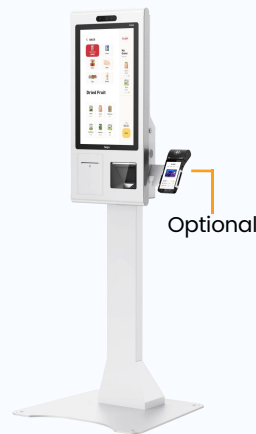

Telpo

K8M

Self Checkout Kiosk

Android

Telpo Cloud

NFC

21.5-inch

Face

QR-code

Printer

Ethernet

Wall-mounted

Optional

Desktop

Floor-standing

Optional

Checkout Counter

Optional

K8M Self Checkout Kiosk

OS	Android 11
Processor	Hexa-core 1.8GHz
Memory	4GB RAM, 16GB ROM ※ 4GB RAM, 128GB ROM
Display	21.5-inch, 1080*1920
Thermal Printer	Paper width 80mm, Φ80mm, with auto cutter Printing speed: 220mm/s
※ ID/2D Barcode Scanner	Support
※ Face Recognition	Single-lens Camera Dual-lens Camera 3D Depth Sensing Camera
※ Payment	TPS900: All-in-One EFT POS Integrated
Communications	WiFi/Bluetooth/Ethernet ※ LTE/WCDMA/GRPS
Peripheral Ports	2 USB, 1 RJ45, 1 Micro USB
Audio	Digital Audio Speaker
※ NFC	ISO14443 Type A/B, ISO 18092
Power Supply	24V/5A
※ Stand	Check-Out Desk Desk-stand Floor-stand Wall-mounting Bracket
Dimensions (mm)	814(L)*370(W)*113(H)
Weight (kg)	about 18
Environmental	Operating temperature: -5°C ~ 45°C Storage temperature: -25°C ~ 60°C
※ MDM	Mobile Device Management
Certification	CE