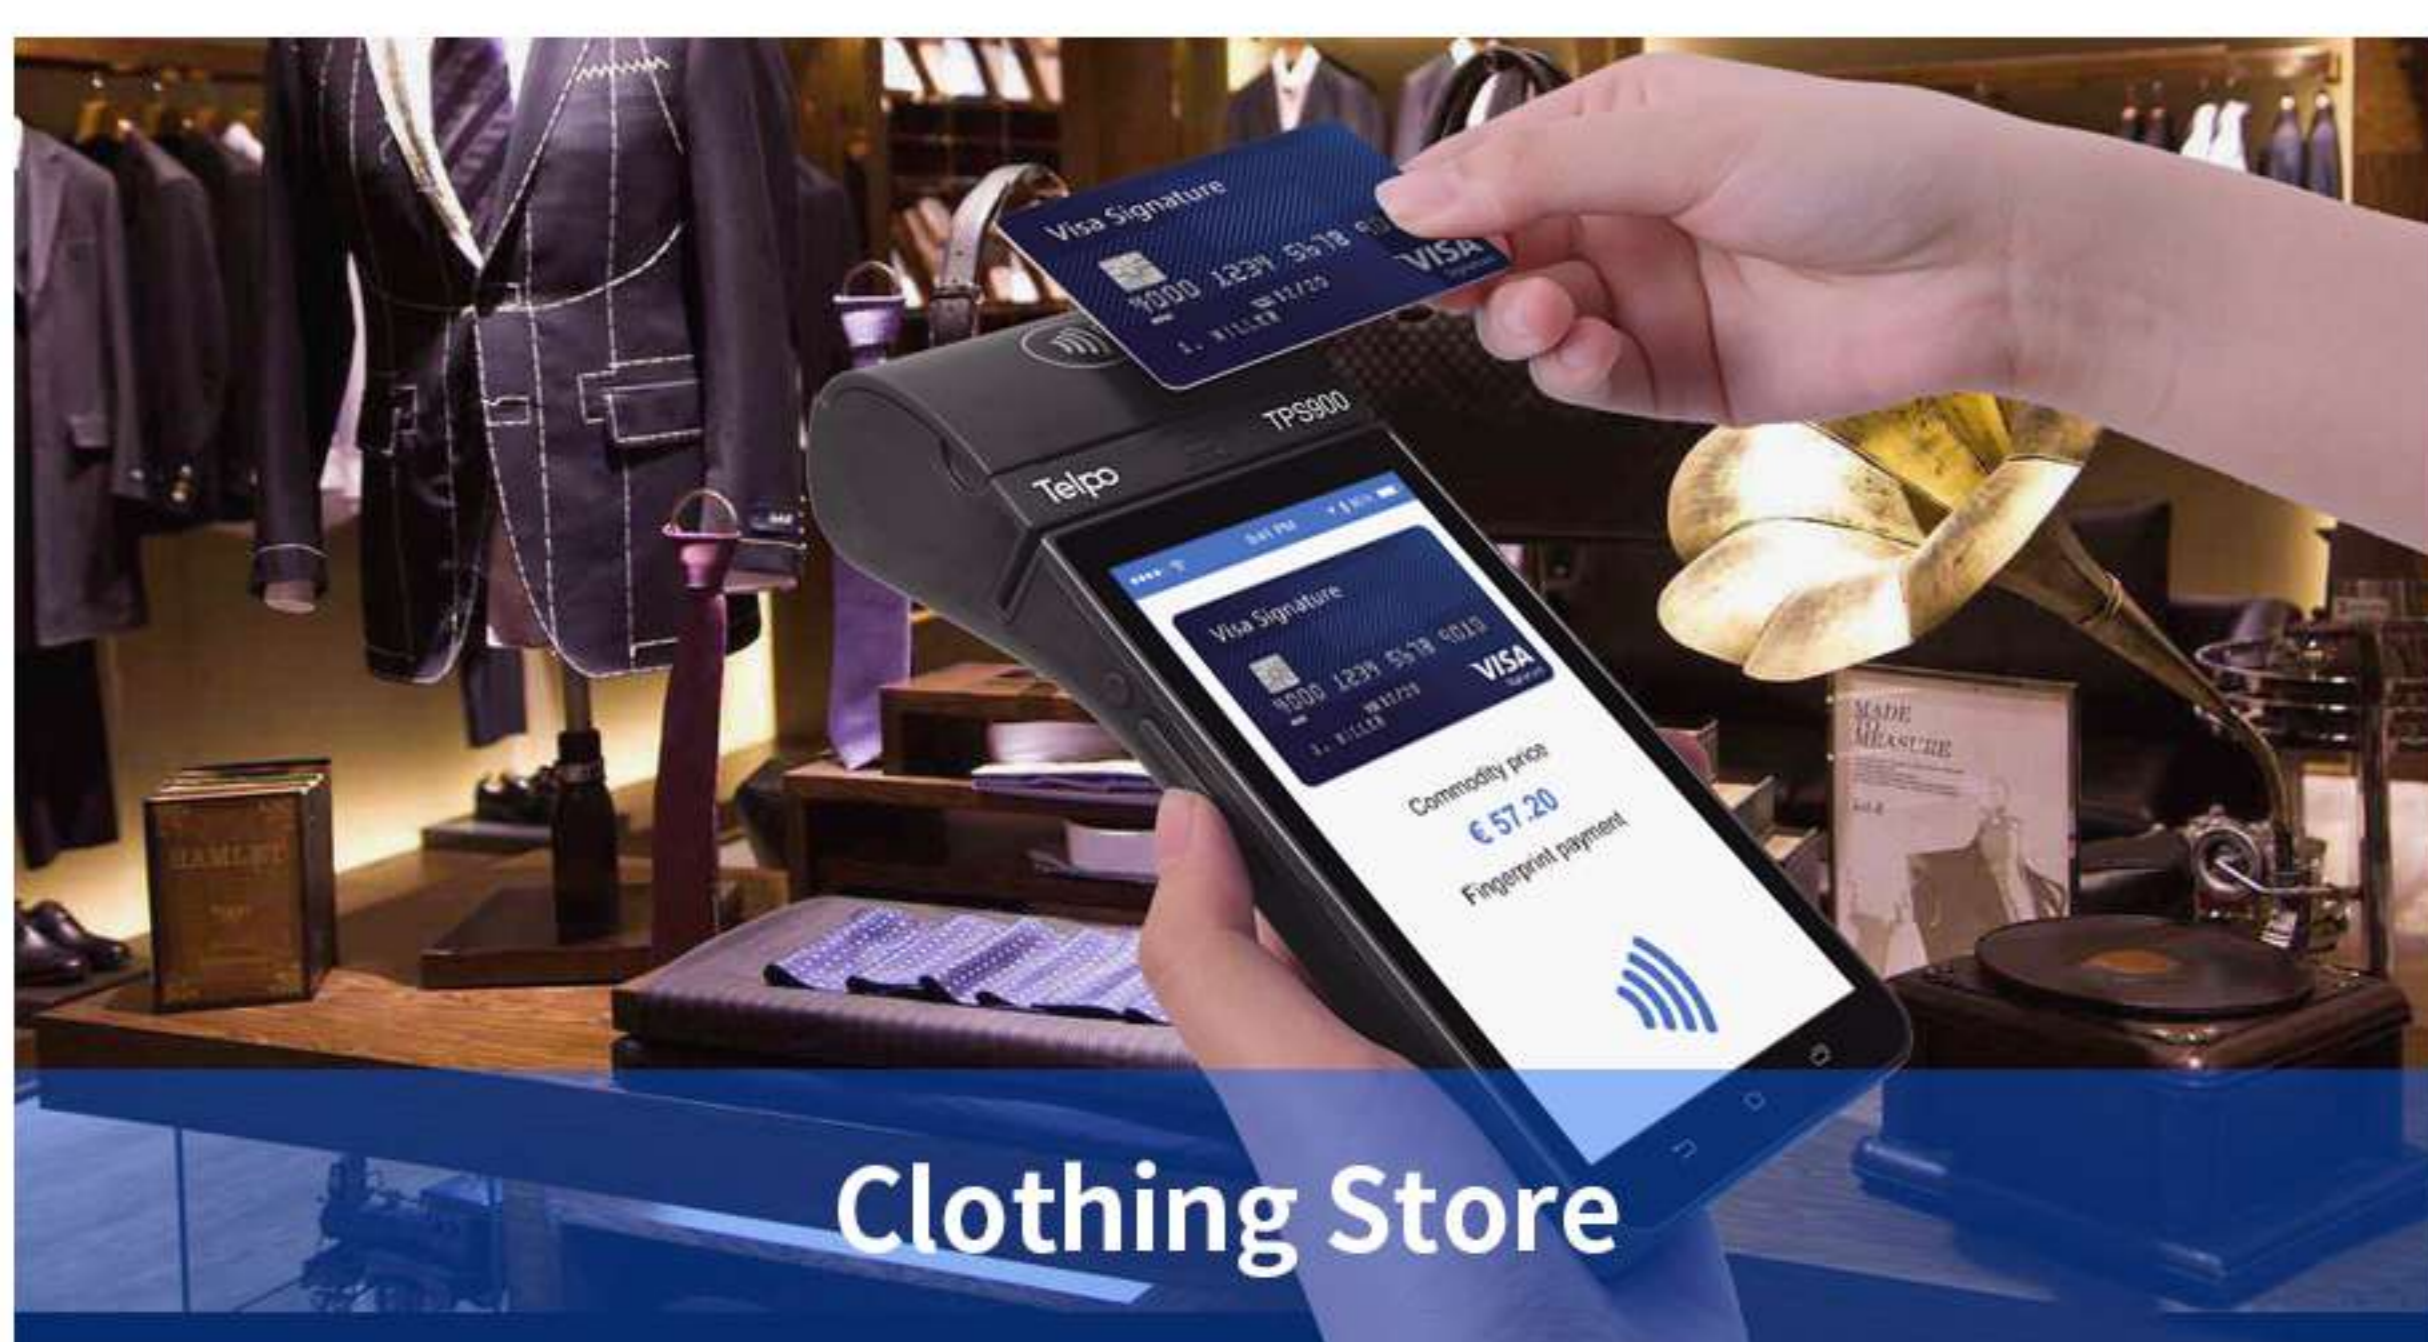

TPS900

Smart EFT POS

Application

Description

OS	Android 5.1 or above
Processor	Quad-Core 1.1GHz or above
Memory	1GB DDR, 8GB eMMC, Ext. TF card slot 2GB DDR, 16GB eMMC (Optional)
Display	5.5-inch, 720*1280
Keypad	Softkeys
Thermal Printer	Paper width: 58mm, Φ35mm or above
Magnetic Card Reader	Track 1/2/3, bi-directional swipe, ISO7810, ISO7811, ISO7812
Smart Card Reader	ISO7816
Contactless Card Reader (Optional)	ISO14443 Type A/B, Mifare, ISO18092 compliant
Fingerprint Scanner (Optional)	ANSI/INCITS 378, ISO/IEC 19794-2, ISO/IEC 19794-4 FBI, STQC certificate
Iris (Optional)	STQC certificate
Camera	Rear: 5M Pixel, auto focus (Barcode software decoding) Front: 2M Pixel, auto focus (Optional)
SAM Slots	ISO7816, 1 or 2
SIM Slots	1 SIM 2 SIMs (Optional)
Communications	LTE/WCDMA/GPRS/WiFi/Bluetooth
GPS (Optional)	Built-in
Peripheral Ports	1 Micro USB, 1 USB (Type-C), 1 DC Charge
Audio	Digital Audio Speaker
Power Supply	5V/2A
Battery	7.4V/2200mAh, Li-ion 7.4V/4400mAh, Li-ion (Optional) 7.4V/2500mAh, Li-ion (Optional) 7.4V/5000mAh, Li-ion (Optional)
Docking Station (Optional)	Charging
Environmental	Operating temperature: -5°C ~ 45°C Storage temperature: -25°C ~ 60°C
MDM (Optional)	Mobile Device Management
Certification	EMV L1&L2, PCI, EMV Contactless L1, Paywave, Paypass, MIR, Rupay, TQM, CE, FCC, RoHS, BIS, Anatel

Note: Reserve the right to change the parameters without prior notice.

Telepower communication Co.,Ltd.

www.telpo.com.cn

Tel:+86-757-86227898

E-mail:business@telpo.com

Add:Foshan City,Guangdong Province,China