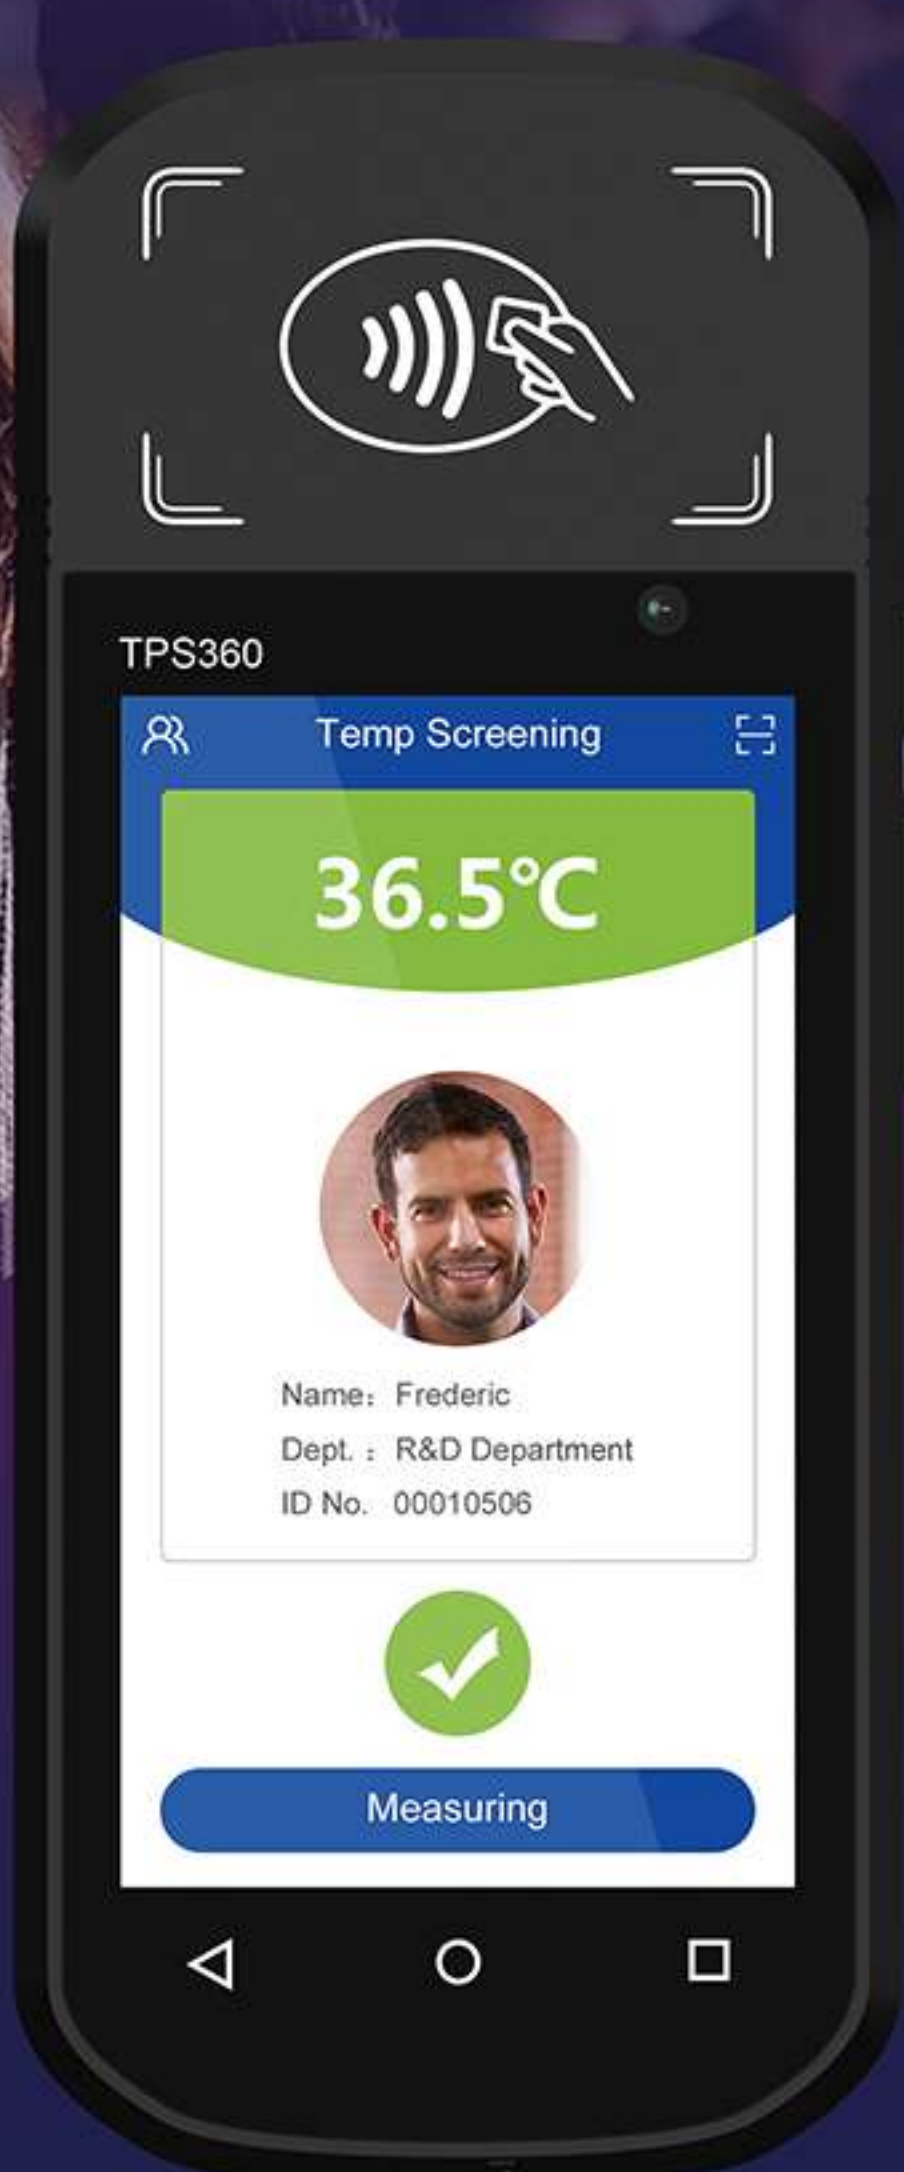

### Non-contact Temperature Measurement

Distance : 0 ~10cm  
 Time : <1s  
 Range : 32 ~ 42.9 °C  
 Accuracy : ± 0.3 °C

### Rapid Body Temperature Screening

Voice Prompt / High Temperature Alarm

### Personnel Information Associations and Binding

ID Card / Passport / QR Code

### Streamline Processes and Reduce Cross-infection

Paperless + Visualization +  
 Cloud Data Management

Android

LTE

Temperature Measurement

NFC

QR Code

Face