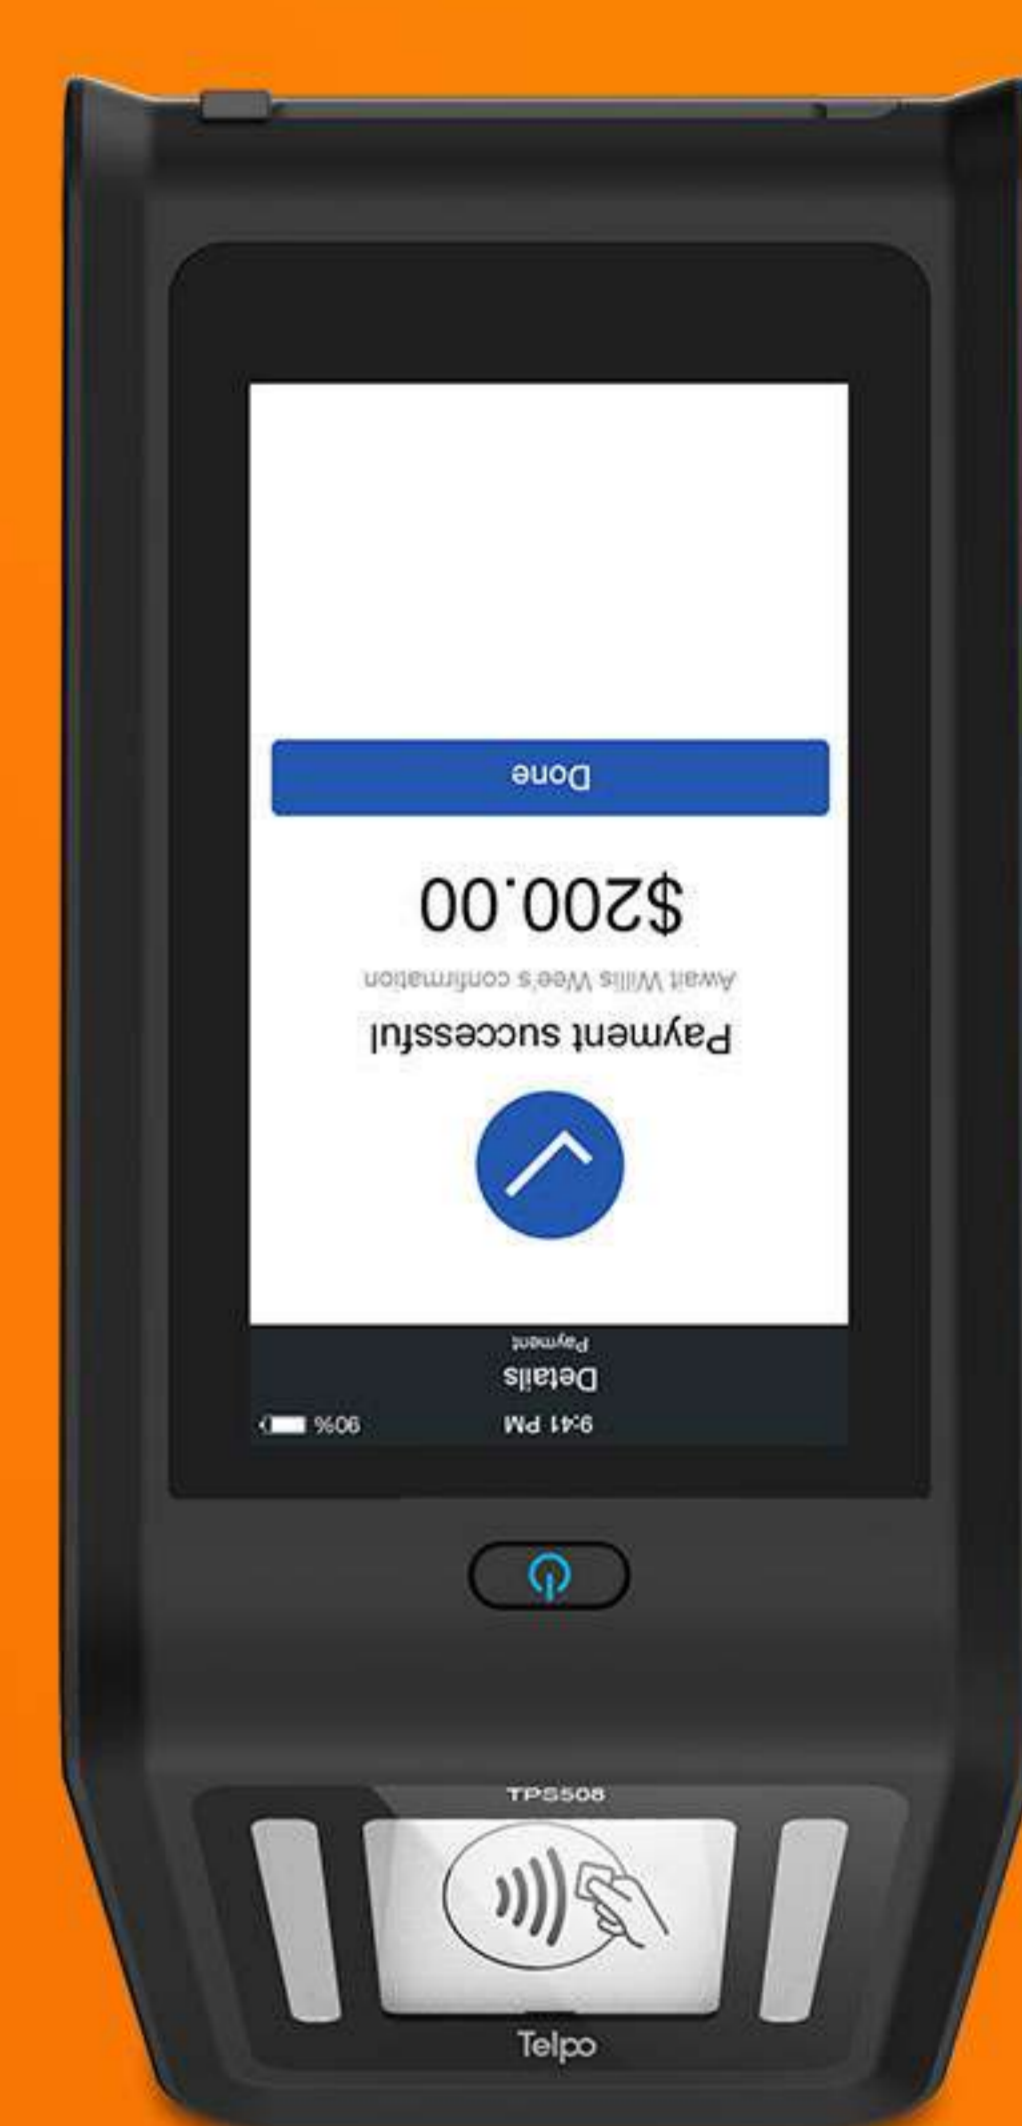

# TPS508

Android QR-Code Scanner

## Features

Android

Telpo MDM

NFC

5-inch

QR Code

LTE

Printer

Battery

Supermarket

Candy Shop

Bakery

Fruit Shop

Bookstore

Cosmetics Store