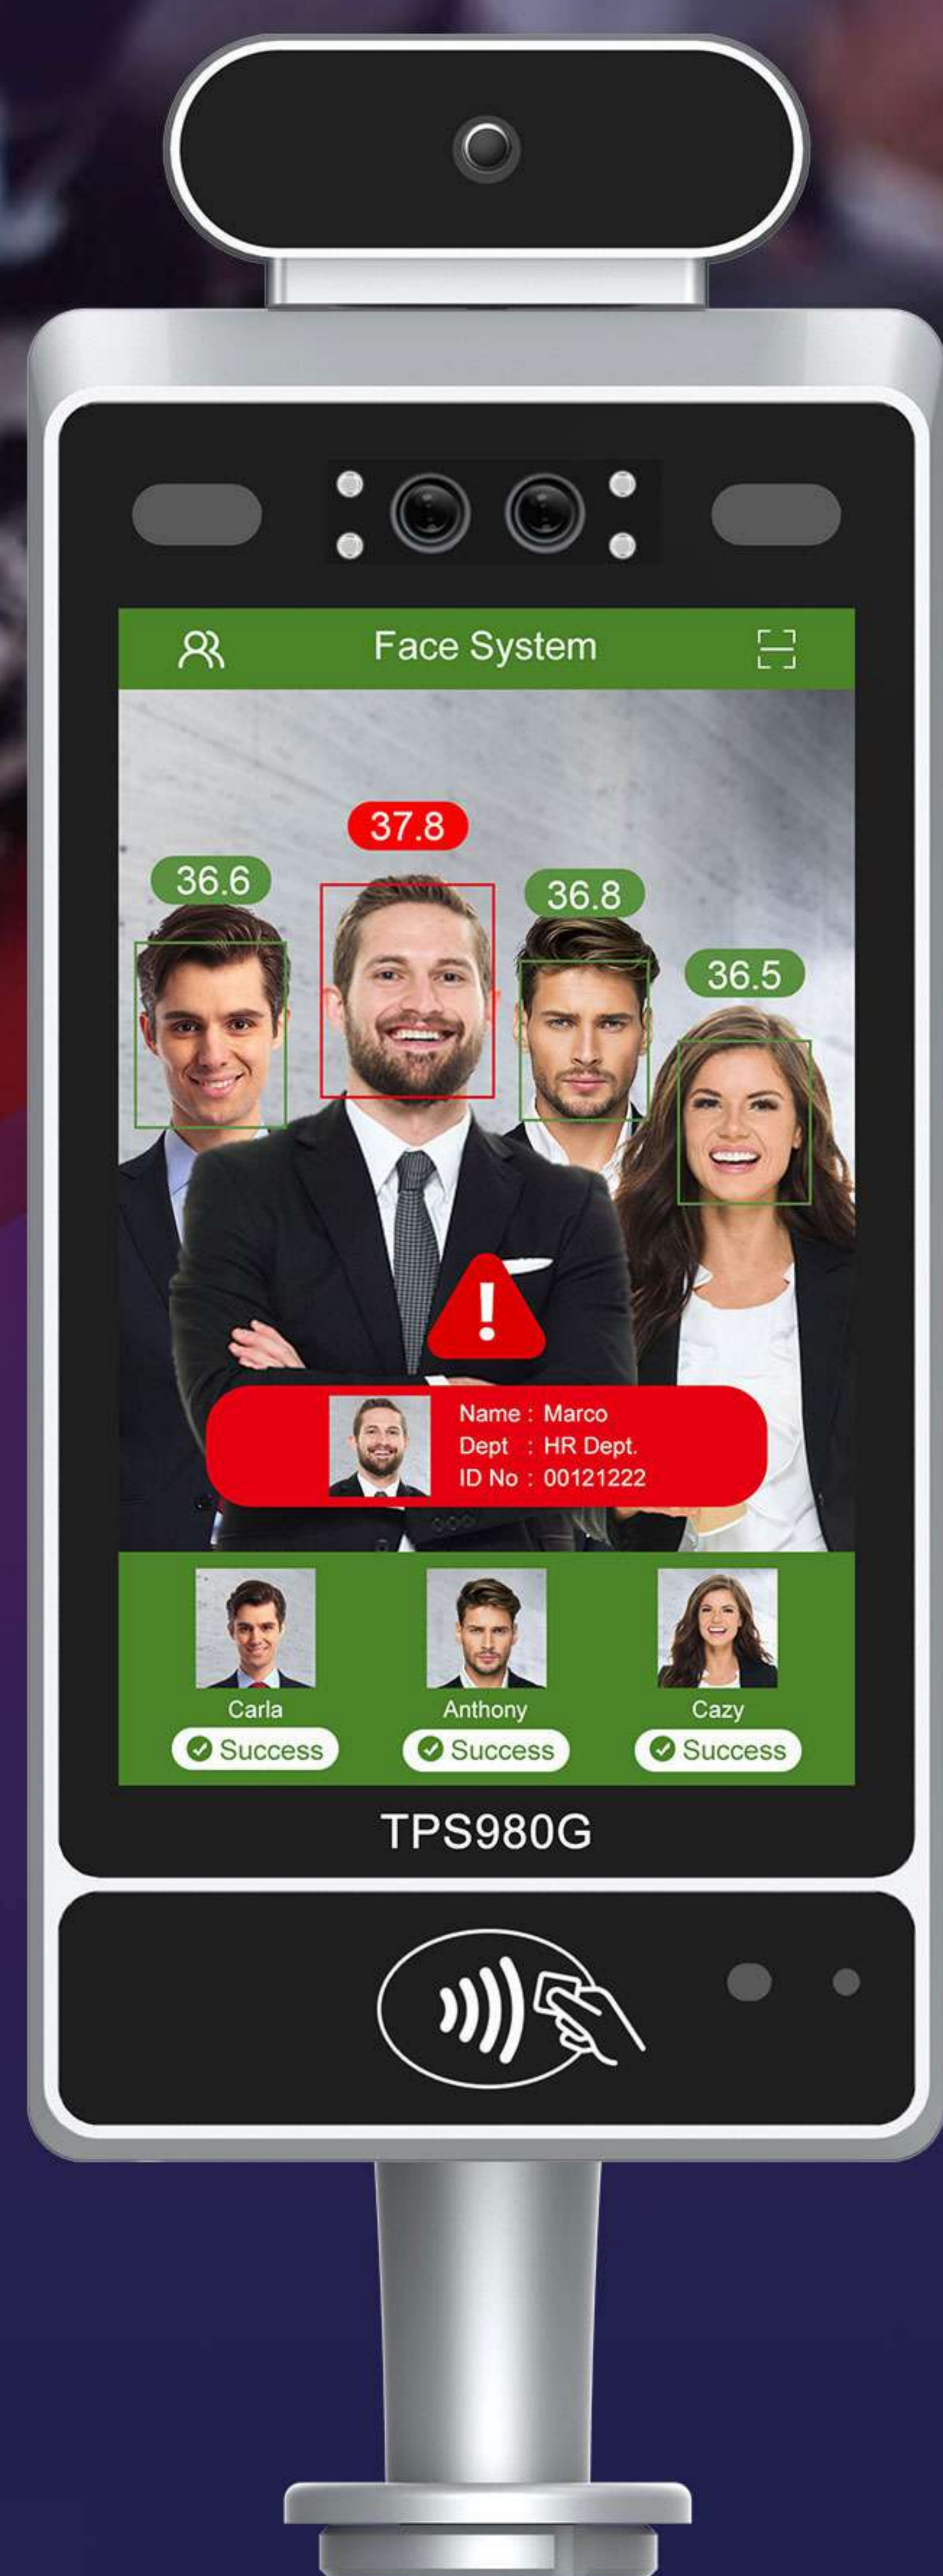

Fever Screening Terminal

AI Face Recognition

Far Distance

High-precision

Multi-person

Real-time

AI Detection

TPS980G

Far-distance Fever Screening

Resolution : 120*90
 Accuracy : $\pm 0.3^{\circ}\text{C} / \pm 0.6^{\circ}\text{F}$
 Distance : 0.3 ~ 2m
 Capacity : 3-4 persons at one time

Face Recognition & Mask Detection

Anti-spoofing
 Recognition rate > 99.5%
 Face masks wearing alarm

Voice Prompt

High temperature alarm
 Support multi-language

Touch-free Identification

Face recognition
 NFC card reading
 QR-code

Android

8-inch

LTE

Temperature Measurement

Voice Prompt

NFC

Telpo Cloud

TPS980G

Fever Screening Terminal AI Face Recognition

Specification	
Chipset(alternative)	Chipset: Rockchip OS: Android 7.1 or above CPU: Dual-Core 1.8GHz(A72) + Quad-Core 1.4GHz(A53) Memory: 4GB DDR, 16GB eMMC Chipset: Qualcomm OS: Android 8.1 or above CPU: Octa-Core 1.8GHz(A53) Memory: 2GB DDR, 16GB eMMC
Display	8-inch, 800*1280
Keys	1 Reset Key
Sensor (Optional)	Infrared Sensor
Front Camera	Dual-lens Camera (RGB+IR) Single-lens Camera (RGB) (Optional) 3D Depth Sensing Camera (Optional)
Fill Light	White LED
Contactless Card Reader (Optional)	ISO14443 Type A/B, ISO18092 compliant
SIM Slots (Optional)	1 SIM
Communications	Ethernet/WiFi/Bluetooth LTE (Optional)
Temperature Measurement	Resolution : 120*90 Distance : 0.3~2m Accuracy : $\pm 0.3^{\circ}\text{C} / \pm 0.6^{\circ}\text{F}$
Peripheral Ports	1 DC Port, 1 RJ45, 1 micro USB, 1 Wiegand, 1 RS485, 1 Relay
Audio	Digital Audio Speaker, Microphone
Power Supply	12V/2A
Bracket (Optional)	Wall Mount Bracket, Turnstile Mount Bracket
Dimensions (mm)	315.62(L)x134.8(W)x31.17(H)
MDM (Optional)	Mobile Device Management
Certification	CE, FCC, RoHS, TELEC, Anatel, BIS