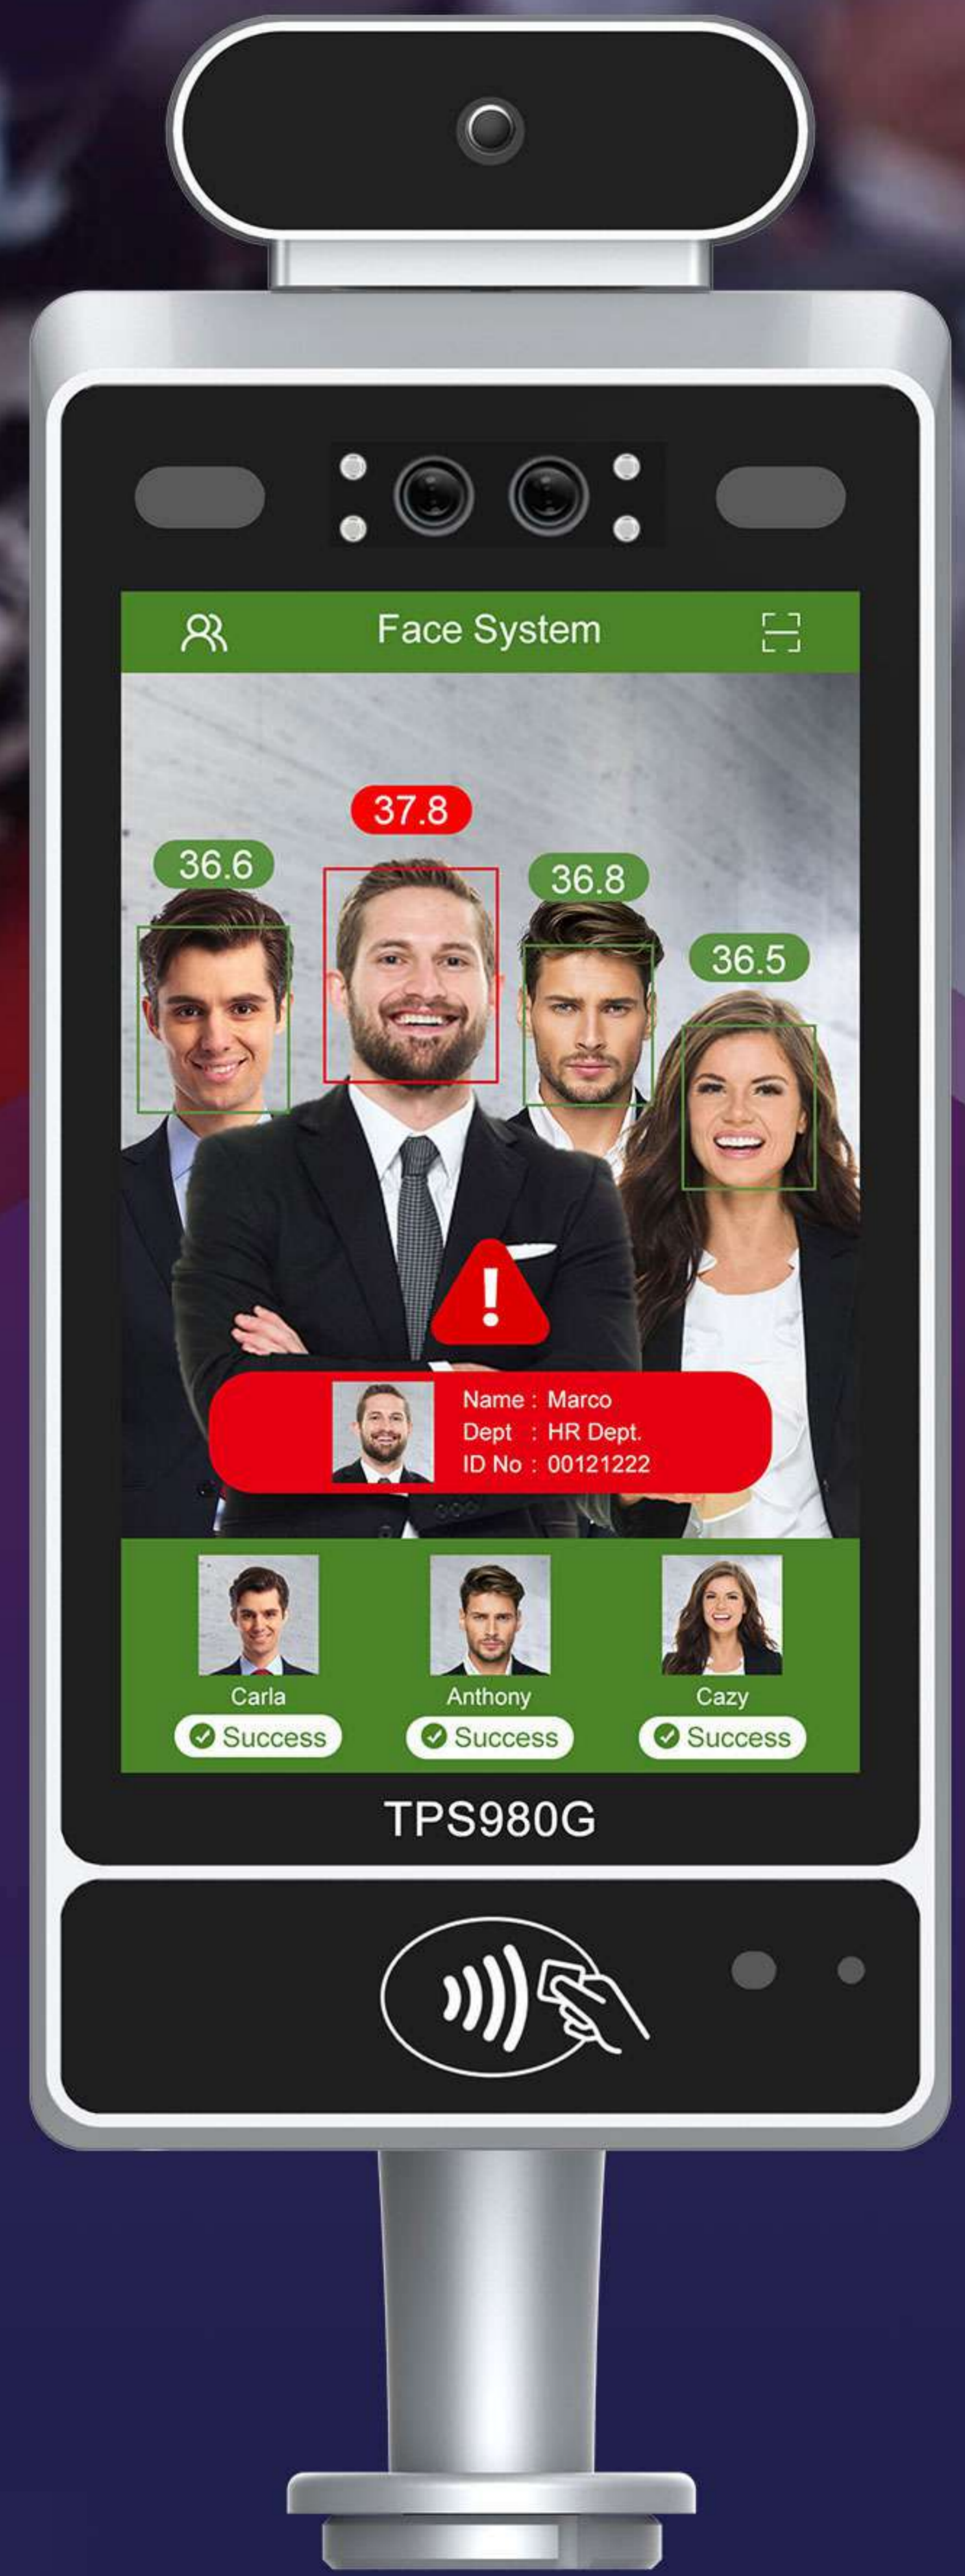

Far-distance Fever Screening

Resolution : 120*90

Accuracy : $\pm 0.3^{\circ}\text{C} / \pm 0.6^{\circ}\text{F}$

Distance : 0.3 ~ 2m

Capacity : 3-4 persons at one time

Face Recognition & Mask Detection

Anti-spoofing

Recognition rate > 99.5%

Face masks wearing alarm

Voice Prompt

High temperature alarm

Support multi-language

Touch-free Identification

Face recognition

NFC card reading

QR-code

Android

8-inch

LTE

Temperature Measurement

Voice Prompt

NFC

Telpo Cloud

TPS980G

Fever Screening Terminal AI Face Recognition

Specification

Chipset(alternative)	<p>Chipset: Rockchip OS: Android 7.1 or above CPU: Dual-Core 1.8GHz(A72) + Quad-Core 1.4GHz(A53) Memory: 4GB DDR, 16GB eMMC</p> <p>Chipset: Qualcomm OS: Android 8.1 or above CPU: Octa-Core 1.8GHz(A53) Memory: 2GB DDR, 16GB eMMC</p>
Display	8-inch, 800*1280
Keys	1 Reset Key
Sensor (Optional)	Infrared Sensor
Front Camera	Dual-lens Camera (RGB+IR) Single-lens Camera (RGB) (Optional) 3D Depth Sensing Camera (Optional)
Fill Light	White LED
Contactless Card Reader (Optional)	ISO14443 Type A/B, ISO18092 compliant
SIM Slots (Optional)	1 SIM
Communications	Ethernet/WiFi/Bluetooth LTE (Optional)
Temperature Measurement	Resolution : 120*90 Distance : 0.3~2m Accuracy : $\pm 0.3^{\circ}\text{C} / \pm 0.6^{\circ}\text{F}$
Peripheral Ports	1 DC Port, 1 RJ45, 1 micro USB, 1 Wiegand, 1 RS485, 1 Relay
Audio	Digital Audio Speaker, Microphone
Power Supply	12V/2A
Bracket (Optional)	Wall Mount Bracket, Turnstile Mount Bracket
Dimensions (mm)	315.62(L)x134.8(W)x31.17(H)
MDM (Optional)	Mobile Device Management
Certification	CE, FCC, RoHS, TELEC, Anatel, BIS, IC