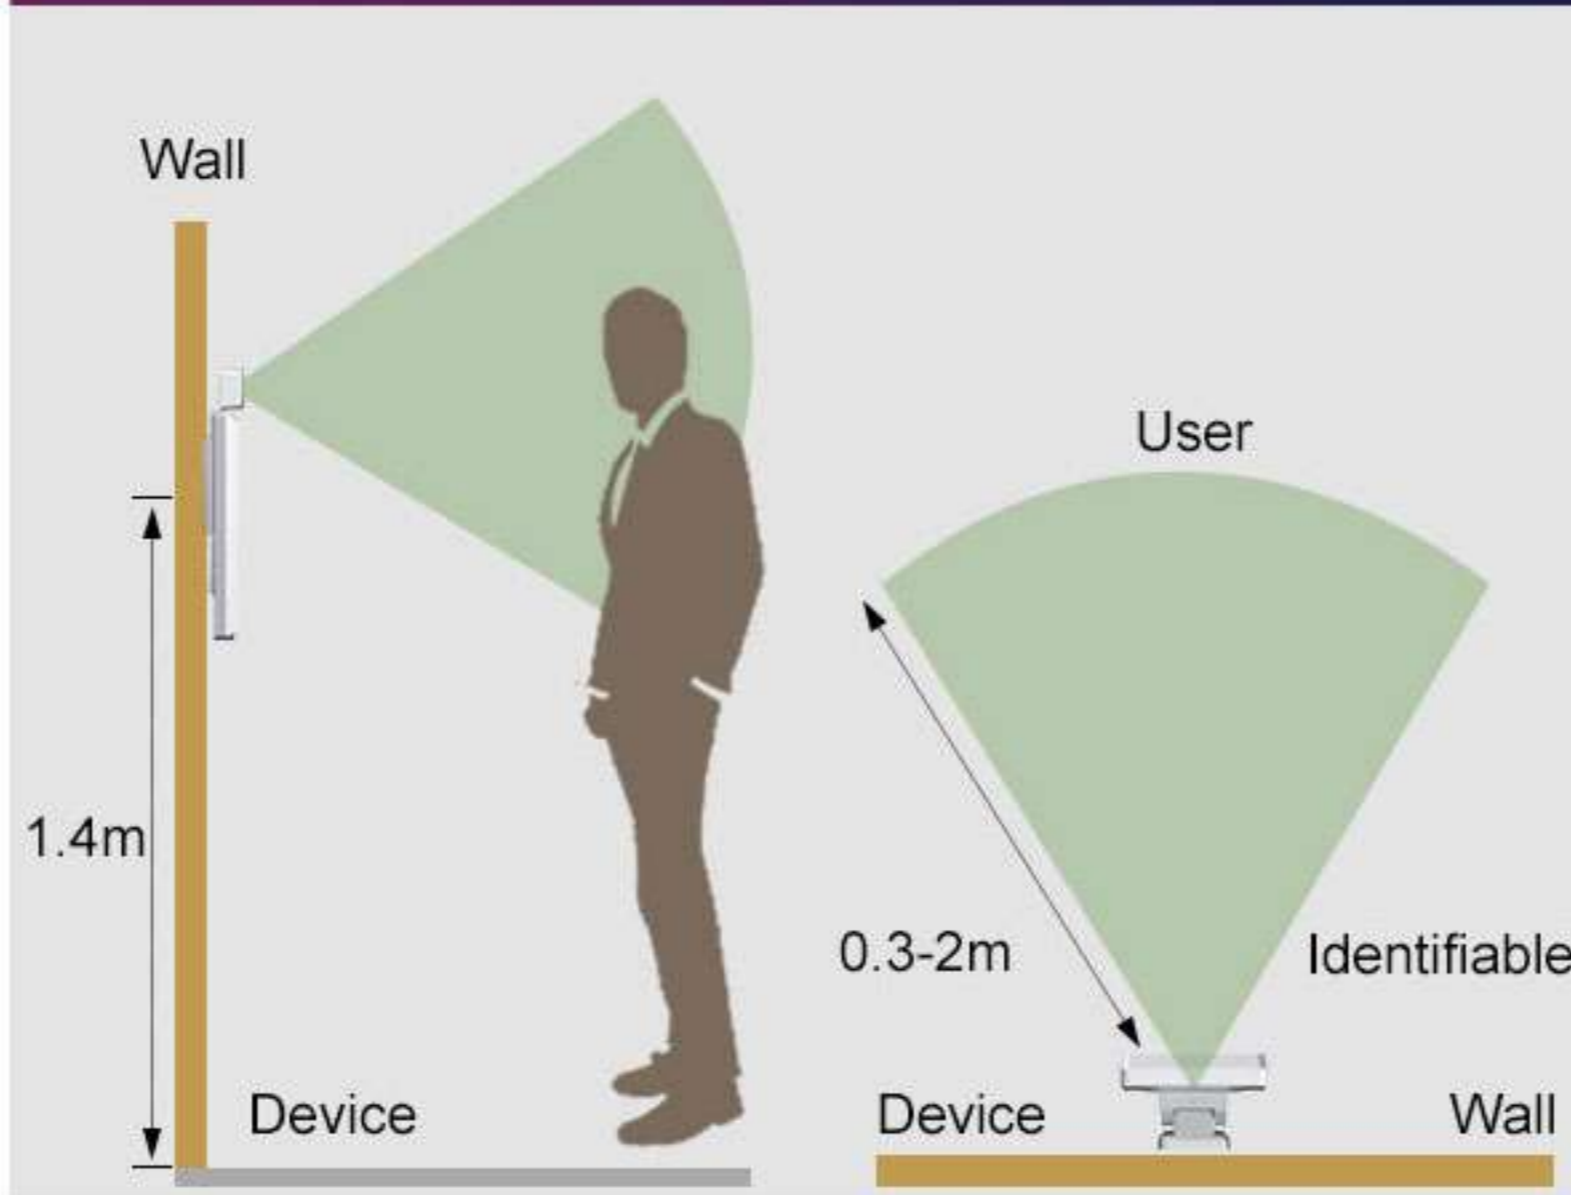

Height and Angle

Telepower Communication Co.,Ltd.

E-mail: business@telpo.com Skype: telpo_business

Web: www.telpo.com.cn

Add: Foshan City, Guangdong Province, China