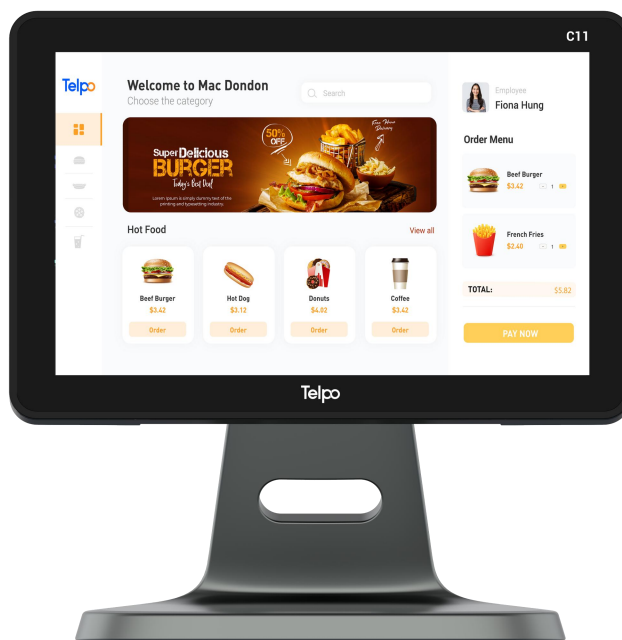

Telpo

C11

10.1-inch Point of Sale

Android

10.1-inch

NFC

Ethernet

Wi-Fi

Rich Ports

VESA Standard

Telpo Cloud

10.1-inch Display

Adjustable Angle

NFC

C11 10.1-inch Point of Sale

OS	Telpe OS (Based on Android 13)
Processor	Quad-Core 1.8GHz
Memory	2GB RAM, 16GB ROM, Ext. TF card slot ※ 4GB RAM, 64GB ROM ※ 8GB RAM, 128GB ROM
Display	Main Display: 10.1 inch, 1280*800 or above
Communications	WiFi/Bluetooth/Ethernet
※ Contactless Card Reader	ISO14443 Type A/B, Mifare
Peripheral Ports	2 USB Type A, 1 USB Type C, 1 RJ11, 1RJ12, 1 RJ45, 1 Audio Jack
Audio	Digital Audio Speaker
VESA	Support, 75x75cm
Power Supply	12V/2A
Others	1 Power Key
Dimensions (mm)	255(L)* 170.1(W)*251(H)
Environmental	Operating temperature: -5°C~ 45°C Storage temperature: -25°C~ 60°C
※ MDM	Mobile Device Management
Certification	CE