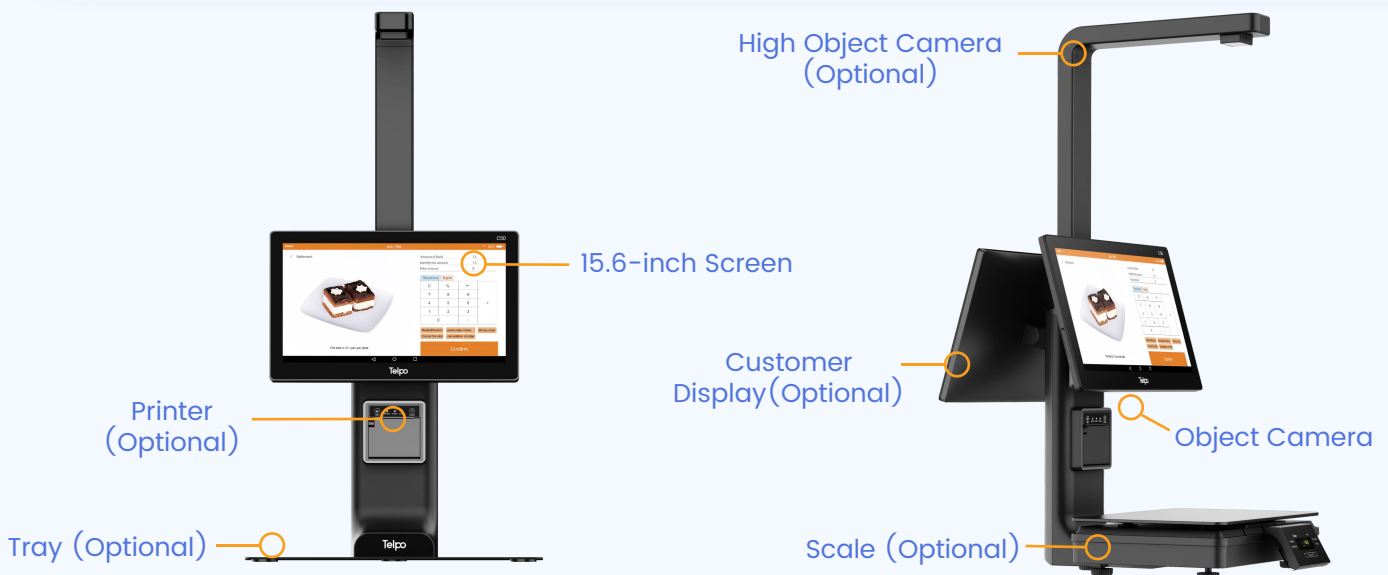

### AI Vision Checkout Terminal

Android

Octa-core

15.6-inch

Modular Design

AI Camera

Printer

Image Sensor

# C50 AI Vision Checkout Terminal

OS	Telpo OS (Based on Android 12)
Processor	Octa-Core 2.7GHz
Memory	6GB RAM, 128GB UFS ※ 8GB RAM, 128GB UFS ※ 4GB RAM, 64GB UFS
Display	Main Display: 15.6-inch, 1920*1080 ※ Customer Display: 15.6-inch, 1920*1080 ※ Customer Display: 10.1-inch, 1280*800
※ NFC	ISO14443 Type A/B, Mifare
※ QR Code Scanner	Support
※ Face Camera	Single-lens Camera Dual-lens Camera 3D Depth Sensing Camera
Object Camera (Scales version)	2MP, with fill light, for weighing scale version
※ Hight Object Camera	5MP, with fill light, for dish identification tray version
※ Printer	Paper width 58mm, Φ50mm, Receipt printer ※ Label printer
※ Tray	Support
※ Scales	Maximum weighing: 15kg, Division value: 2g high precision
Communications	WiFi/Bluetooth/Ethernet ※ LTE/WCDMA/GPRS
Audio	Digital Audio Speaker ※ Microphone
Peripheral Ports	4 USB, 1 Micro USB, 1 RJ45
Power Supply	12V/3A
Others	1 Power Key
Dimensions (mm)	460(L)*583(W)*853(H) 345(L)*516.5(W)*860.5(H)
Environmental	Operating temperature: -5°C ~ 45°C Storage temperature: -25°C ~ 60°C
※ MDM	Mobile Device Management
Certification	CE