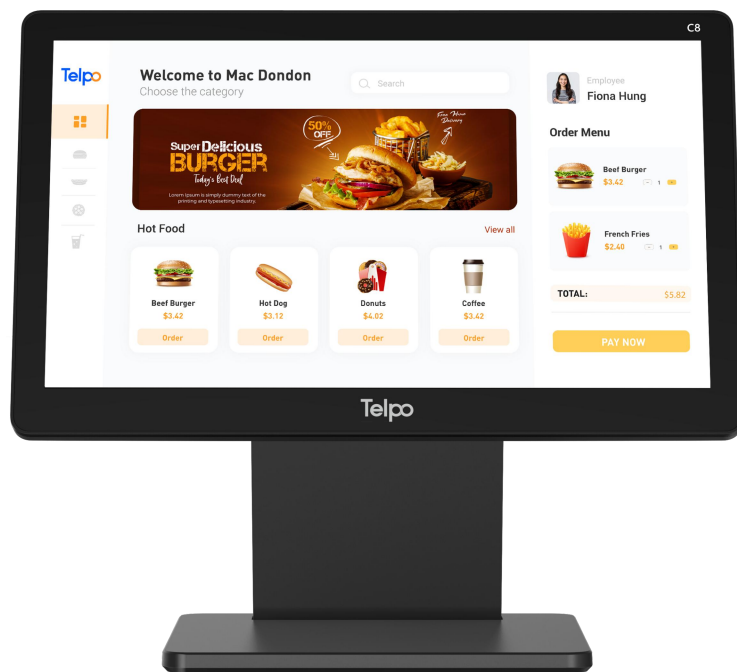

Telpo

C8

Android Desktop POS

Telpo OS
(Based on Android 13)

Octa-Core

Large Memory

Face

Hidden-Wire

Wi-Fi

Rich Interface

Telpo MDM

15.6"+15.6"

Customer Display: 15.6",
1920*1080 or above (Optional)

15.6"+10.1"

Customer Display: 10.1",
1280*800 or above (Optional)

15.6"+LED

Customer Display: LED
(Optional)

15.6"

Main Display: 15.6",
1920*1080

C8 Android Desktop POS

OS	Telpe OS (Based on Android 13)
Processor	Octa-Core 2.0GHz
Memory	4GB RAM, 64GB ROM ※ 8GB RAM, 128GB ROM
Display	Main Display: 15.6-inch, 1920*1080 ※ Customer Display: 10.1-inch, 1280*800 or above ※ Customer Display: 15.6-inch, 1920*1080 or above ※ Customer Display: LED
※ Camera	Single-lens Camera
Communications	Wi-Fi/Bluetooth/Ethernet ※ LTE/WCDMA/GPRS
Peripheral Ports	4 USB, 1 Micro USB, 1 RJ11, 1 RJ12, 1 RJ45, 1 Audio Jack
Audio	Digital Audio Speaker
Power Supply	12V/3A
Others	1 Power Key
Dimensions (mm)	380.6(L)*232.1(W)334(H)
Environmental	Operating temperature: -5°C~ 45°C Storage temperature: -25°C~ 60°C
※ MDM	Mobile Device Management
Certification	CE, FCC