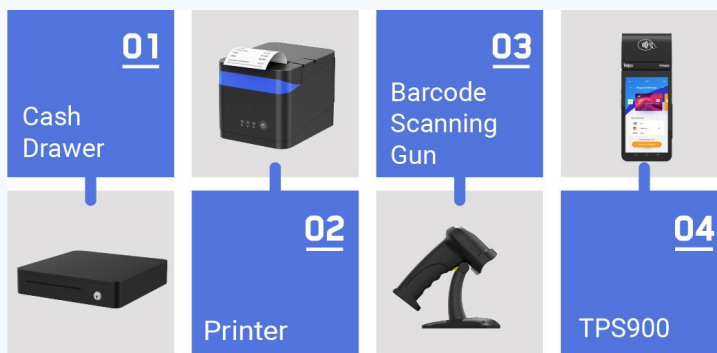

C8 Android Desktop POS

OS	Telpe OS (Based on Android 13)
Processor	Octa-Core 2.0GHz
Memory	4GB RAM, 64GB ROM ※ 8GB RAM, 128GB ROM
Display	Main Display: 15.6-inch, 1920*1080 ※ Customer Display: 10.1-inch, 1280*800 or above ※ Customer Display: 15.6-inch, 1920*1080 or above ※ Customer Display: LED
※ Camera	Single-lens Camera
Communications	Wi-Fi/Bluetooth/Ethernet ※ LTE/WCDMA/GPRS
Peripheral Ports	4 USB, 1 Micro USB, 1 RJ11, 1 RJ12, 1 RJ45, 1 Audio Jack
Audio	Digital Audio Speaker
Power Supply	12V/3A
Others	1 Power Key
Dimensions (mm)	380.6(L)*232.1(W)334(H)
Environmental	Operating temperature: -5°C~ 45°C Storage temperature: -25°C~ 60°C
※ MDM	Mobile Device Management
Certification	CE, FCC

Note: All specifications are subject to change without prior notice.
※ Optional

※ ACCESSORIES

APPLICATION

- Restaurant
- Convenience Store
- Hotel
- Clothes Store
- Pharmacy

Telepower Communication Co., Ltd.

- www.telpe.com.cn
- +86 18603080594
- business@telpe.com
- Foshan City, Guangdong, China

©Copyright 2024 Telepower Communication Co., Ltd. All Rights Reserved.