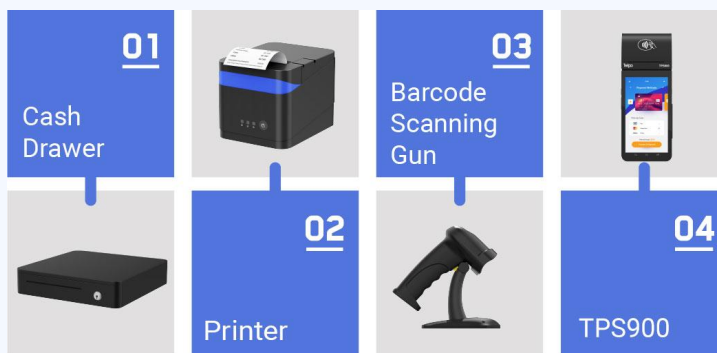

C8 Android Desktop POS

OS	Telpo OS (Based on Android 13)
Processor	Quad-Core 2.0GHz
Memory	2GB RAM, 16GB ROM ※ 4GB RAM, 64GB ROM, Ext. TF card slot ※ 8GB RAM, 128GB ROM
Display	Main Display: 15.6-inch, 1920*1080 ※ Customer Display: 10.1-inch, 1280*800 or above ※ Customer Display: 15.6-inch, 1920*1080 or above ※ Customer Display: LED
※ Camera	Single-lens Camera
Communications	Wi-Fi/Bluetooth/Ethernet ※ LTE/WCDMA/GPRS
Peripheral Ports	4 USB, 1 Micro USB, 1 RJ11, 1 RJ12, 1 RJ45, 1 Audio Jack
Audio	Digital Audio Speaker
Power Supply	12V/3A
Others	1 Power Key
Dimensions (mm)	380.6(L)*232.1(W)334(H)
Environmental	Operating temperature: -5°C~ 45°C Storage temperature: -25°C~ 60°C
※ MDM	Mobile Device Management
Certification	CE, FCC

APPLICATION

- Restaurant
- Convenience Store
- Hotel
- Clothes Store
- Pharmacy

Note: All specifications are subject to change without prior notice.
※ Optional

※ ACCESSORIES

Telepower Communication Co., Ltd.

www.telpo.com.cn

+86 18603080594

business@telpo.com

Foshan City, Guangdong, China

©Copyright 2024 Telepower Communication Co., Ltd. All Rights Reserved.