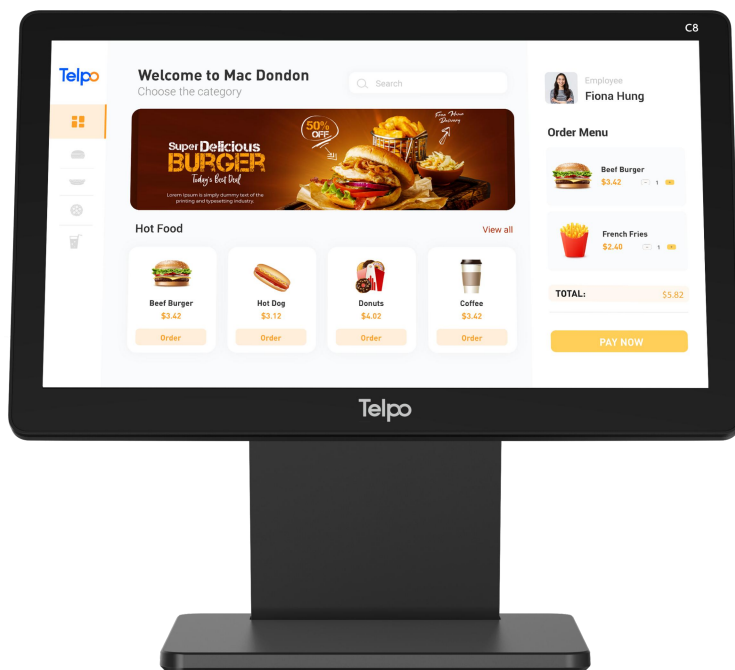

# Telpo

## Android Desktop POS

Telpo OS  
(Based on Android 13)

Quad-Core

Large Memory

Face

Hidden-Wire

Wi-Fi

Rich Interface

Telpo MDM

15.6"+15.6"

Customer Display: 15.6",  
1920\*1080 or above (Optional)

15.6"+10.1"

Customer Display: 10.1",  
1280\*800 or above (Optional)

15.6"+LED

Customer Display: LED  
(Optional)

15.6"

Main Display: 15.6",  
1920\*1080