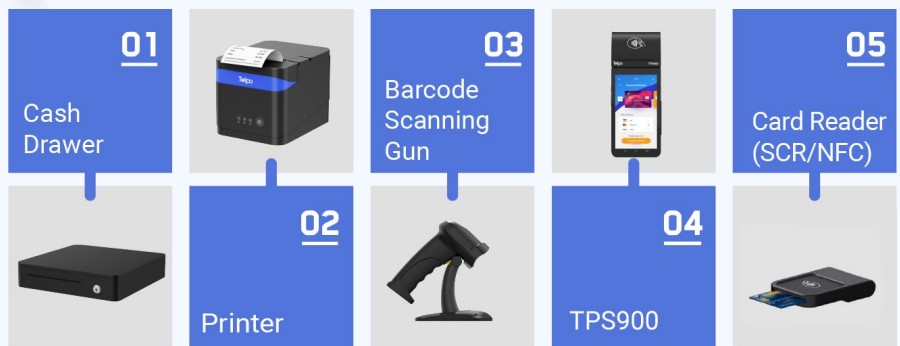

TPS680 Smart Cash Register

OS	Telpo OS (based on Android 13)
Processor	Quad-Core 2.0GHz
Memory	2GB RAM, 16GB ROM ※ 4GB RAM, 64GB ROM, Ext. TF card slot ※ 8GB RAM, 128GB ROM
Display	Main Display: 15.6-inch, 1920*1080 ※ Customer Display: 10.1-inch, 1280*800 ※ Customer Display: 10.1-inch, 1024*600
※ Camera	Single-lens Camera Dual-lens Camera 3D Depth Sensing Camera
Communications	Wi-Fi/Bluetooth/Ethernet
Peripheral Ports	4 USB, 1 Micro USB, 1 RJ11, 1 RJ45, 1 Audio Jack
Audio	Digital Audio Speaker
Power Supply	12V/3A
VESA	Support, 100x100mm
Others	1 Power Key
Dimensions (mm)	201(L)*73(W)*38(H)
Environmental	Operating temperature: -5°C~ 45°C Storage temperature: -25°C~ 60°C
※ MDM	Mobile Device Management
Certification	CE, BIS, FCC

Note: All specifications are subject to change without prior notice.
※ Optional

APPLICATION

- Restaurant
- Clothing Store
- Cake Shop
- Supermarket
- Hotel

※ ACCESSORIES

Telepower Communication Co., Ltd.

- 🌐 www.telpo.com.cn
- ☎ +86 18603080594
- ✉ business@telpo.com
- 📍 Foshan City, Guangdong, China

©Copyright 2024 Telepower Communication Co., Ltd. All Rights Reserved.