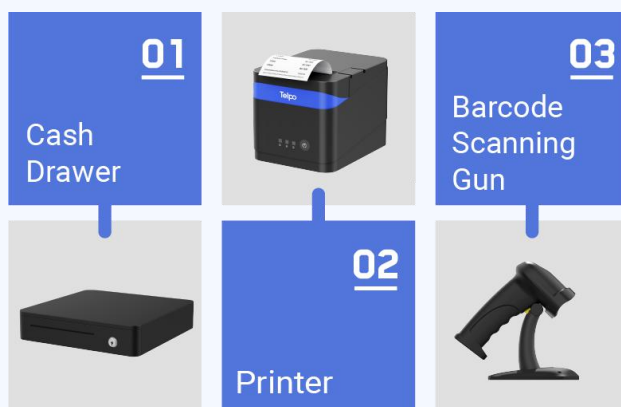

TPS683 Android Cash Register

OS	Telpo OS (based on Android 13)
Processor	Quad-Core 1.8GHz
Memory	2GB RAM, 16GB ROM, Ext. TF card slot ※ 4GB RAM, 64GB ROM ※ 8GB RAM, 128GB ROM
Display	Main Display:15.6-inch, 1920*1080 ※ Customer Display: LED
Communications	Wi-Fi/Bluetooth/Ethernet
Peripheral Ports	4 USB, 1 Micro USB, 1 RJ11, 1 RJ12, 1 RJ45, 1 Audio Jack
Audio	Digital Audio Speaker
Power Supply	12V/3A
Others	1 Power Key
Dimensions (mm)	390(L)* 187(W)*333 (H)
Environmental	Operating temperature: -5°C~ 45°C Storage temperature: -25°C~ 60°C
※ MDM	Mobile Device Management
Certification	CE, BIS

Note: All specifications are subject to change without prior notice.
※ Optional

APPLICATION

- Kitchen Display
- Convenience Store
- Bar&Club
- Clothes Store
- Pharmacy

※ ACCESSORIES

Telepower Communication Co., Ltd.

- www.telpo.com.cn
- +86 18603080594
- business@telpo.com
- Foshan City, Guangdong, China

©Copyright 2024 Telepower Communication Co., Ltd. All Rights Reserved.