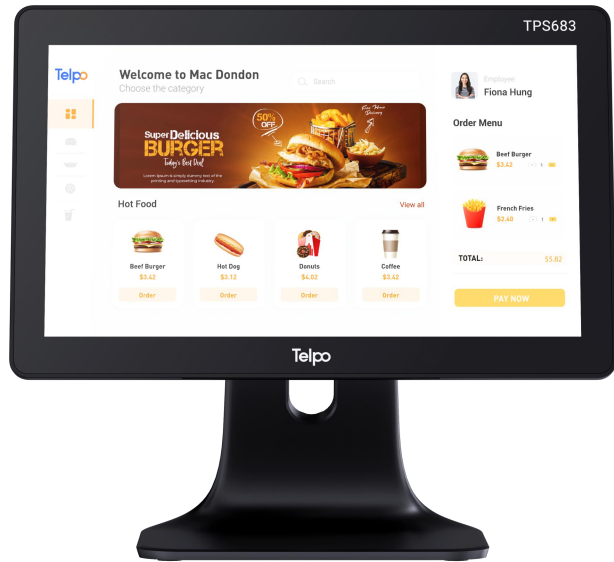

Telpo

TPS683

Android Cash Register

Android

Quad-Core

15.6-inch

Wi-Fi

VESA Standard

Rich Interfaces

Ethernet

Telpo MDM

Wall-mounting

Desktop

Arm

Cash Drawer

Barcode Scanning Gun

Printer

TPS683 Android Cash Register

OS	Telpo OS (based on Android 13)
Processor	Quad-Core 1.8GHz
Memory	2GB RAM, 16GB ROM, Ext. TF card slot ※ 4GB RAM, 64GB ROM ※ 8GB RAM, 128GB ROM
Display	Main Display:15.6-inch, 1920*1080 ※ Customer Display: LED
Communications	Wi-Fi/Bluetooth/Ethernet
Peripheral Ports	4 USB, 1 Micro USB, 1 RJ11, 1 RJ12, 1 RJ45, 1 Audio Jack
Audio	Digital Audio Speaker
Power Supply	12V/3A
Others	1 Power Key
Dimensions (mm)	390(L)* 187(W)*333 (H)
Environmental	Operating temperature: -5°C~ 45°C Storage temperature: -25°C~ 60°C
※ MDM	Mobile Device Management
Certification	CE, BIS