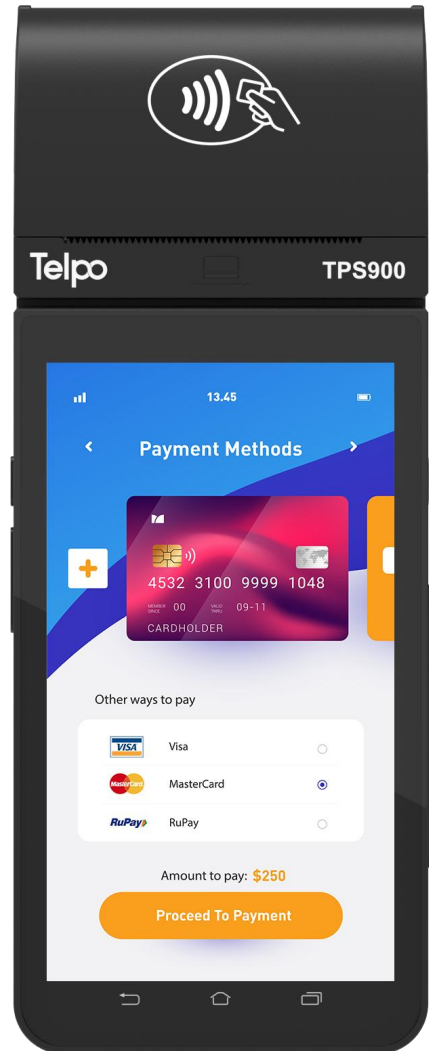

TPS900

Smart EFT POS

Android

Smart Card

Magnetic Card

Printer

Fingerprint

QR Code

NFC

Telpo Cloud

Certification

TPS900 Smart EFT POS

OS	Android 10
Processor	Quad-Core 1.3GHz
Memory	1GB RAM, 8GB ROM, ※ Ext. TF card slot ※ 2GB RAM, 16GB ROM ※ 3GB RAM, 32GB ROM
Display	5.5-inch, 720*1280
Keypad	Softkeys
Thermal Printer	Paper width: 58mm, Φ40mm
※ Contactless Card Reader	ISO14443 Type A/B, Mifare
※ Smart Card Reader	ISO7816
Magnetic Card Reader	Track 1/2/3, bi-directional swipe, ISO7810, ISO7811, ISO7812, ISO7813
※ Fingerprint Scanner	ANSI/INCITS 378, ISO/IEC 19794-2 ※ FBI or STQC
※ Iris	Support
Camera	Rear: 5M Pixel, auto focus (Barcode software decoding) ※ Front: 2M Pixel, fixed-focus ※ Rear: 8MP or 13MP, auto focus
SIM Slots	2 SIMs ※ 1 SIM
※ SAM Slots	ISO7816, 1 SAM ※ 2 SAMs
Communications	LTE/WCDMA/GPRS/WiFi/Bluetooth
※ GPS	Built-in
Peripheral Ports	1 USB (Type-C shape) ※ 2 USB (Type-C shape)
Audio	Digital Audio Speaker ※ Microphone
Power Supply	5V/2A
Battery	7.6V/3000mAh,Li-ion ※ 7.6V/4400mAh,Li-ion ※ 7.2V/2600mAh,Li-ion(18650)
※ Docking Station	Charging ※ Ethernet
Dimensions (mm)	212 (L)*82 (W)*55 (H)
Environmental	Operating temperature: -5°C~ 45°C Storage temperature: -25°C~ 60°C
※ MDM	Mobile Device Management
Certification	PCI PTS 6.x, EMV LI&L2, AMEX, EMV Contactless LI, Paywave, Paypass, AMEX, Discover, Rupay,Pure,TQM, CE, FCC, RoHS, BIS, NSICCS,Anatel