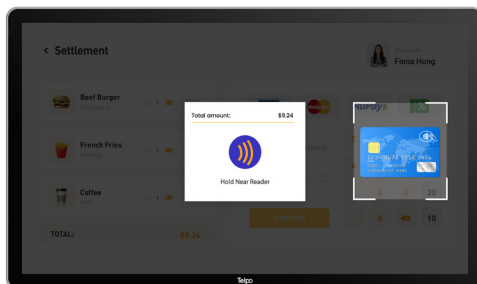

Ultra-Narrow Bezel Display

14.5mm bezels and sleek **10mm** profile
400-nit high-brightness

Flexible Mounting

Horizontal or vertical installation via 100×100mm VESA mount
adapts to any Scenario

Under-Display NFC (Compatible with SoftPOS)

*NFC module is fixed on the screen. Final position depends on horizontal or vertical installation orientation.

※ Pogo Pin Expansion

Plug-and-play magnetic connectors allow flexible peripheral integration around the display

② Array microphone
③ Barcode scanner

K1 KDS Interactive Display

Applications

Visitor check-in

Self-checkout

Price checking

Specifications

OS	Telpo OS (Based on Android 14)	Peripheral Ports	2 USB-A 2.0, 2 USB-A 3.0, 1 RJ45, 1 Type-C (debug), 1 DC Charge, 3 PogoPin
Processor	Octa-Core 2.2GHz	Audio	Digital Audio Speaker ※ Array microphone ※ Directional pickup array microphone
Memory	4GB RAM, 64GB ROM ※ 8GB RAM, 128GB ROM	Power Supply	24V/5A
Display	21.5", 1080*1920 400NIT	Stand	Wall-mounting Bracket
Contactless Card Reader	ISO14443 Type A/B, Mifare	VESA	Support, 100*100mm
※ POS bracket	Support various POS bracket	Shipping Box Dimensions (mm)	Screen: 600(L)*115(W)*402(H) Accessories: 347(L)*193(W)*145(H)
※ 1D/2D Barcode Scanner	Support	Weight(kg)	Screen: 5.06 Accessories: 2.1 Total: 7.16
※ Face Recognition	Dual-lens Camera	Environmental	Operating temperature: -5°C ~ 45°C Storage temperature: -25°C ~ 60°C
SIM Slots	1 SIM	※ MDM	Mobile Device Management
Communications	Wi-Fi 2.4GHz/5GHz Bluetooth 5.4 Ethernet ※ 4G/3G ※ eSIM	Certification	CE, FCC, RoHS