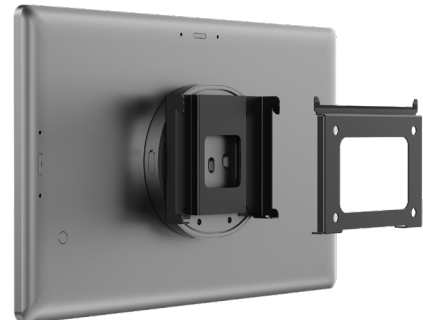

Telpo K1 KDS

Interactive Display

Telpo OS
(Based on Android 14)

Octa-Core

21.5" Screen

NFC

Modular Design

100*100mm VESA

Ultra-Narrow Bezel Display

14.5mm bezels and sleek **10mm** profile
400-nit high-brightness

Flexible Mounting

Horizontal or vertical installation via 100×100mm VESA mount
adapts to any Scenario

Under-Display NFC (Compatible with SoftPOS)

*NFC module is fixed on the screen. Final position depends on horizontal or vertical installation orientation.

※ Pogo Pin Expansion

Plug-and-play magnetic connectors allow flexible peripheral integration around the display

② Array microphone
③ Barcode scanner

K1 KDS Interactive Display

Applications

Visitor check-in

Self-checkout

Price checking

Specifications

OS	Telpo OS (Based on Android 14)	Peripheral Ports	2 USB-A 2.0, 2 USB-A 3.0, 1 RJ45, 1 Type-C (debug), 1 DC Charge, 3 PogoPin
Processor	Octa-Core 2.2GHz	Audio	Digital Audio Speaker ※ Array microphone ※ Directional pickup array microphone
Memory	4GB RAM, 64GB ROM ※ 8GB RAM, 128GB ROM	Power Supply	24V/5A
Display	21.5", 1080*1920 400NIT	Stand	Wall-mounting Bracket
Contactless Card Reader	ISO14443 Type A/B, Mifare	VESA	Support, 100*100mm
※ POS bracket	Support various POS bracket	Shipping Box Dimensions (mm)	Screen: 600(L)*115(W)*402(H) Accessories: 347(L)*193(W)*145(H)
※ 1D/2D Barcode Scanner	Support	Weight(kg)	Screen: 5.06 Accessories: 2.1 Total: 7.16
※ Face Recognition	Dual-lens Camera	Environmental	Operating temperature: -5°C ~ 45°C Storage temperature: -25°C ~ 60°C
SIM Slots	1 SIM	※ MDM	Mobile Device Management
Communications	Wi-Fi 2.4GHz/5GHz Bluetooth 5.4 Ethernet ※ 4G/3G ※ eSIM	Certification	CE, FCC, RoHS