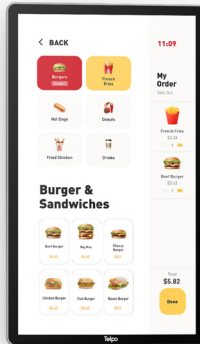

Telpo K1 KDS

Interactive Display

Telpo OS
(Based on Android 14)

Octa-Core

21.5" Screen

NFC

Modular Design

100*100mm VESA

Ultra-Narrow Bezel Display

14.5mm bezels and sleek **10mm** profile
400-nit high-brightness

Flexible Mounting

Horizontal or vertical installation via 100×100mm VESA mount
adapts to any Scenario

Under-Display NFC (Compatible with SoftPOS)

*NFC module is fixed on the screen. Final position depends on horizontal or vertical installation orientation.

※ Pogo Pin Expansion

Plug-and-play magnetic connectors allow flexible peripheral integration around the display

② Array microphone
③ Barcode scanner

K1 KDS Interactive Display

Applications

Visitor check-in

Self-checkout

Price checking

Specifications

OS	Telpo OS (Based on Android 14)	Peripheral Ports	2 USB-A 2.0, 2 USB-A 3.0, 1 RJ45, 1 Type-C (debug), 1 DC Charge, 3 PogoPin
Processor	Octa-Core 2.2GHz	Audio	Digital Audio Speaker ※ Array microphone ※ Directional pickup array microphone
Memory	4GB RAM, 64GB ROM ※ 8GB RAM, 128GB ROM	Power Supply	24V/5A
Display	21.5", 1080*1920 400NIT	Stand	Wall-mounting Bracket
Contactless Card Reader	ISO14443 Type A/B, Mifare	VESA	Support, 100*100mm
※ POS bracket	Support various POS bracket	Shipping Box Dimensions (mm)	Screen: 600(L)*115(W)*402(H) Accessories: 347(L)*193(W)*145(H)
※ 1D/2D Barcode Scanner	Support	Weight(kg)	Screen: 5.06 Accessories: 2.1 Total: 7.16
※ Face Recognition	Dual-lens Camera	Environmental	Operating temperature: -5°C ~ 45°C Storage temperature: -25°C ~ 60°C
SIM Slots	1 SIM	※ MDM	Mobile Device Management
Communications	Wi-Fi 2.4GHz/5GHz Bluetooth 5.4 Ethernet ※ 4G/3G ※ eSIM	Certification	CE, FCC, RoHS