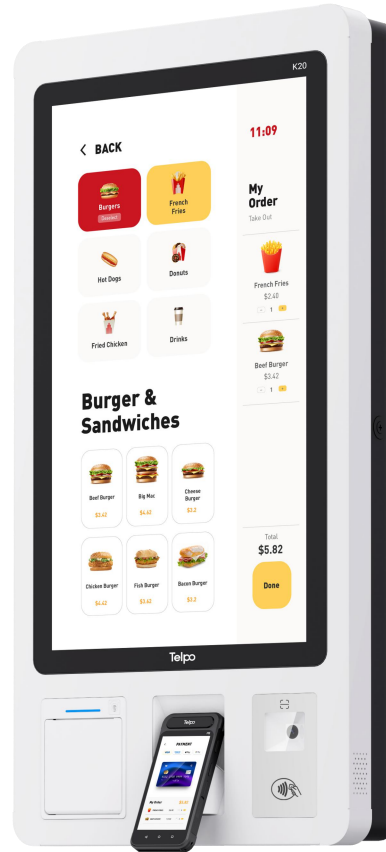

# Telpo

## Self-service Kiosk

Android

27-inch

QR Code

NFC

Printer

Payment

Voice

# K20 Self-service Kiosk

|                         |   |
|-------------------------|---|
| OS                      | Telpo OS (based on Android 12)  |
| Processor               | Octa-Core 2.4GHz  |
| Memory                  | 8GB RAM, 64GB ROM   |
| Display                 | 27-inch , 1080*1920   |
| Printer                 | Paper width: 80mm, Φ80mm, with auto cutter<br>Print speed: 150mm/s    |
| Contactless Card Reader | ISO14443 Type A/B, Mifare   |
| ID/2D Barcode Scanner   | Support<br>※ Datalogic M1500i   |
| ※ Payment               | Support various EMV module  |
| Communications          | Wi-Fi/Bluetooth/Ethernet  |
| Peripheral Ports        | 1 RJ45, 1 DC, 6 USB   |
| Audio                   | Digital Audio Speaker   |
| Power Supply            | 24V/5A  |
| ※ Stand                 | Wall-mounting Bracket<br>Floor-stand                                  |
| Dimensions (mm)         | 887(L)*445(W)*100(H)  |
| Shipping Box Dimensions | 1240(L)*760(W)*360(H)   |
| Weight (kg)             | about 24.5  |
| Environmental           | Operating temperature: -5°C~ 45°C<br>Storage temperature: -25°C~ 60°C |
| ※ MDM                   | Mobile Device Management  |
| Antutu Score            | Over 550,000  |