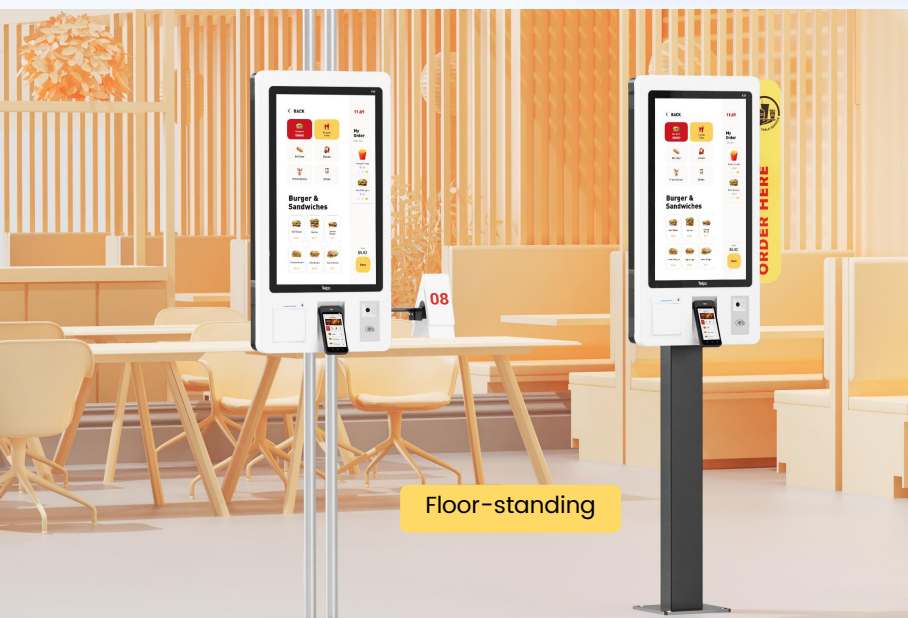

## Self-service Kiosk

Android

27-inch

QR Code

NFC

Printer

Payment

Voice

Telpo MDM

Floor-standing

Wall-mounted

# K20 Self-service Kiosk

|                         |   |
|-------------------------|---|
| OS                      | Telpo OS (based on Android 12)  |
| Processor               | Octa-Core 2.4GHz  |
| Memory                  | 8GB RAM, 64GB ROM   |
| Display                 | 27-inch , 1080*1920   |
| Printer                 | Paper width: 80mm, Φ80mm, with auto cutter<br>Print speed: 150mm/s    |
| Contactless Card Reader | ISO14443 Type A/B, Mifare   |
| ID/2D Barcode Scanner   | Support<br>※ Datalogic M1500i   |
| ※ Payment               | Support various EMV module  |
| Communications          | Wi-Fi/Bluetooth/Ethernet  |
| Peripheral Ports        | 1 RJ45, 1 DC, 6 USB   |
| Audio                   | Digital Audio Speaker   |
| Power Supply            | 24V/5A  |
| ※ Stand                 | Wall-mounting Bracket<br>Floor-stand                                  |
| Dimensions (mm)         | 887(L)*445(W)*100(H)  |
| Shipping Box Dimensions | 1240(L)*760(W)*360(H)   |
| Weight (kg)             | about 24.5  |
| Environmental           | Operating temperature: -5°C~ 45°C<br>Storage temperature: -25°C~ 60°C |
| ※ MDM                   | Mobile Device Management  |
| Antutu Score            | Over 550,000  |