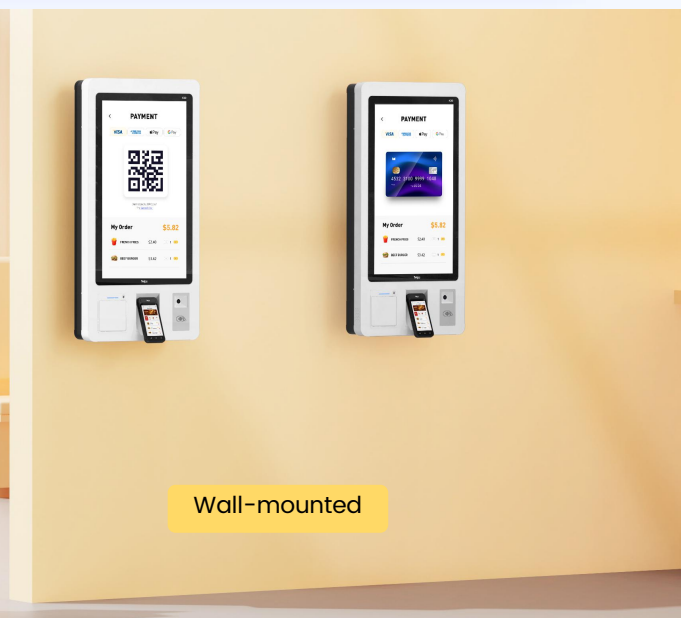

## Self-service Kiosk

Android

27-inch

QR Code

NFC

Printer

Payment

Voice

Telpo MDM

Floor-standing

Wall-mounted

# K20 Self-service Kiosk

|                         |   |
|-------------------------|---|
| OS                      | Telpo OS (based on Android 12)  |
| Processor               | Octa-Core 2.4GHz  |
| Memory                  | 8GB RAM, 64GB ROM   |
| Display                 | 27-inch , 1080*1920   |
| Printer                 | Paper width: 80mm, Φ80mm, with auto cutter<br>Print speed: 150mm/s    |
| Contactless Card Reader | ISO14443 Type A/B, Mifare   |
| ID/2D Barcode Scanner   | Support<br>※ Datalogic M1500i   |
| ※ Payment               | Support various EMV module  |
| Communications          | Wi-Fi/Bluetooth/Ethernet  |
| Peripheral Ports        | 1 RJ45, 1 DC, 6 USB   |
| Audio                   | Digital Audio Speaker   |
| Power Supply            | 24V/5A  |
| ※ Stand                 | Wall-mounting Bracket<br>Floor-stand                                  |
| Dimensions (mm)         | 887(L)*445(W)*100(H)  |
| Shipping Box Dimensions | 1240(L)*760(W)*360(H)   |
| Weight (kg)             | about 24.5  |
| Environmental           | Operating temperature: -5°C~ 45°C<br>Storage temperature: -25°C~ 60°C |
| ※ MDM                   | Mobile Device Management  |
| Antutu Score            | Over 550,000  |