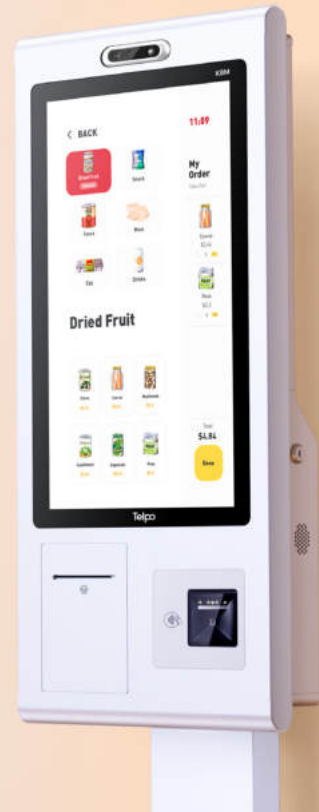

Telpo K8M

Self Checkout Kiosk

Windows 10

Intel Processor

21.5"

NFC

QR Code

80mm Printer

Telpo

80mm Thermal Printer with Auto Cutter

Printing speed is up to 150mm/s

Scanner for Mobile Barcode Reading

NFC Reader

ISO14443 Type A/B, Mifare

Versatile Installation Options

Wall-Mounting

Desk-Stand

Checkout Desk

Floor-Stand

K8M Self Checkout Kiosk

Applications

Supermarket

Restaurant

Healthcare

Specifications

OS	Windows 10 IoT Enterprise
Processor	13th Generation Intel Core i3-1315U
Memory	8GB RAM, 256GB ROM
Display	21.5", 1080*1920
Thermal Printer	Paper width: 80mm, Φ 80mm, with auto cutter Print speed: 150mm/s
1D/2D Barcode Scanner	Support
Face Recognition	Dual-lens camera
※ Payment	Support various EMV module
Communications	Wi-Fi/Bluetooth5.0/Ethernet
Audio	Digital Audio Speaker