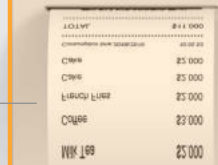

Telpo K8M

Self Checkout Kiosk

Windows 10

Intel Processor

21.5"

NFC

QR Code

80mm Printer

Telpo

80mm Thermal Printer with Auto Cutter

Printing speed is up to 150mm/s

Scanner for Mobile Barcode Reading

NFC Reader

ISO14443 Type A/B, Mifare

Versatile Installation Options

Wall-Mounting