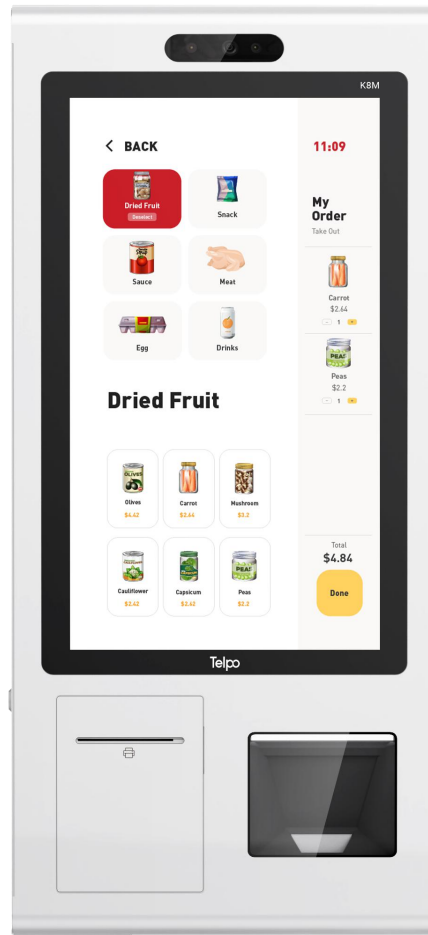

Telpo

K8M

Self Checkout Kiosk

Android

21.5-inch

NFC

Face

QR Code

Printer

Ethernet

Telpo MDM

Wall-mounted

Optional

Desktop

Floor-standing

Optional

Checkout Counter

Optional

K8M Self Checkout Kiosk

OS	Telpo OS (based on Android 11)
Processor	Hexa-core 1.8GHz
Memory	4GB RAM, 16GB ROM ※ 4GB RAM, 128GB ROM
Display	21.5-inch, 1080*1920
Thermal Printer	Paper width 80mm, Φ80mm, with auto cutter Printing speed: 150mm/s
※ ID/2D Barcode Scanner	Support
※ Face Recognition	Single-lens Camera Dual-lens Camera 3D Depth Sensing Camera
※ Payment	TPS900: All-in-One EFT POS Integrated
Communications	Wi-Fi/Bluetooth/Ethernet ※ LTE/WCDMA/GRPS
Peripheral Ports	2 USB, 1 RJ45, 1 Micro USB, 1 DC
Audio	Digital Audio Speaker
※ NFC	ISO14443 Type A/B, Mifare
Power Supply	24V/5A
※ Stand	Check-Out Desk Desk-stand Floor-stand Wall-mounting Bracket
Dimensions (mm)	814(L)*370(W)*113(H)
Shipping Box Dimensions (mm)	880(L)*445(W)*164(H)
Weight (kg)	about 18
Environmental	Operating temperature: -5°C ~ 45°C Storage temperature: -25°C ~ 60°C
※ MDM	Mobile Device Management