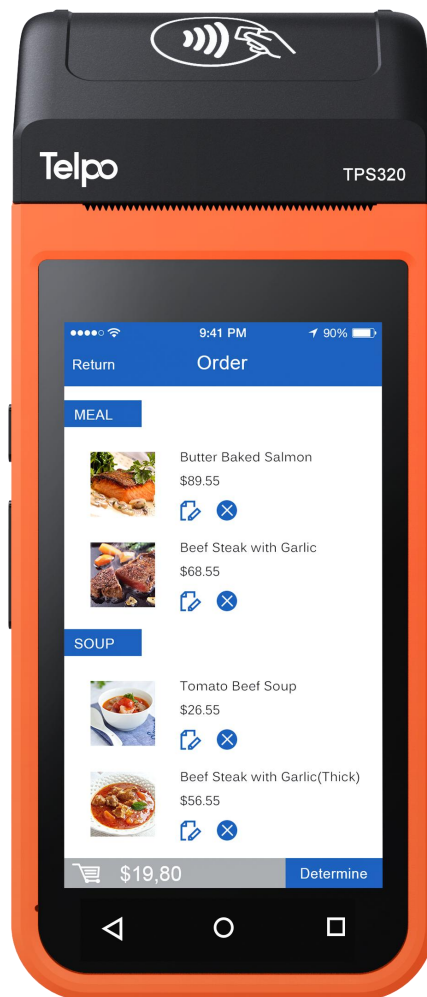

### Handheld Android POS

Android

Fingerprint

4SIMs

NFC

QR Code

Big Battery

Printer

# TPS320 Handheld Android POS

OS	Android 10
Processor	Quad-Core 1.4GHz
Memory	2GB RAM, 16GB ROM, Ext. TF card slot ※ 1GB RAM, 8GB ROM
Display	5-inch, 720*1280
Keypad	Softkeys
Thermal Printer	Paper width: 58mm, Φ40mm
※ Contactless Card Reader	ISO14443 Type A/B, Mifare
※ Smart Card Reader	ISO7816
※ Fingerprint Scanner	ANSI/INCITS 378, ISO/IEC 19794-2 ※ STQC
Camera	5M Pixel, auto focus (Barcode software decoding)
SIM Slots	2 SIMs ※ 4 SIMs
※ SAM Slots	2 SAMs
Communications	LTE/WCDMA/GPRS/WiFi/Bluetooth
※ GPS	Built-in
Peripheral Ports	1 Micro USB(OTG), 1 DC Charge
Audio	Digital Audio Speaker, Microphone
Power Supply	5V/2A
Battery	7.4V/2500mAh,Li-ion ※ 7.4V/5000mAh,Li-ion
※ Docking Station	Charging
Dimensions (mm)	201(L)*73(W)*38(H)
Environmental	Operating temperature: -5°C~ 45°C Storage temperature: -25°C~ 60°C
※ MDM	Mobile Device Management
Certification	CE