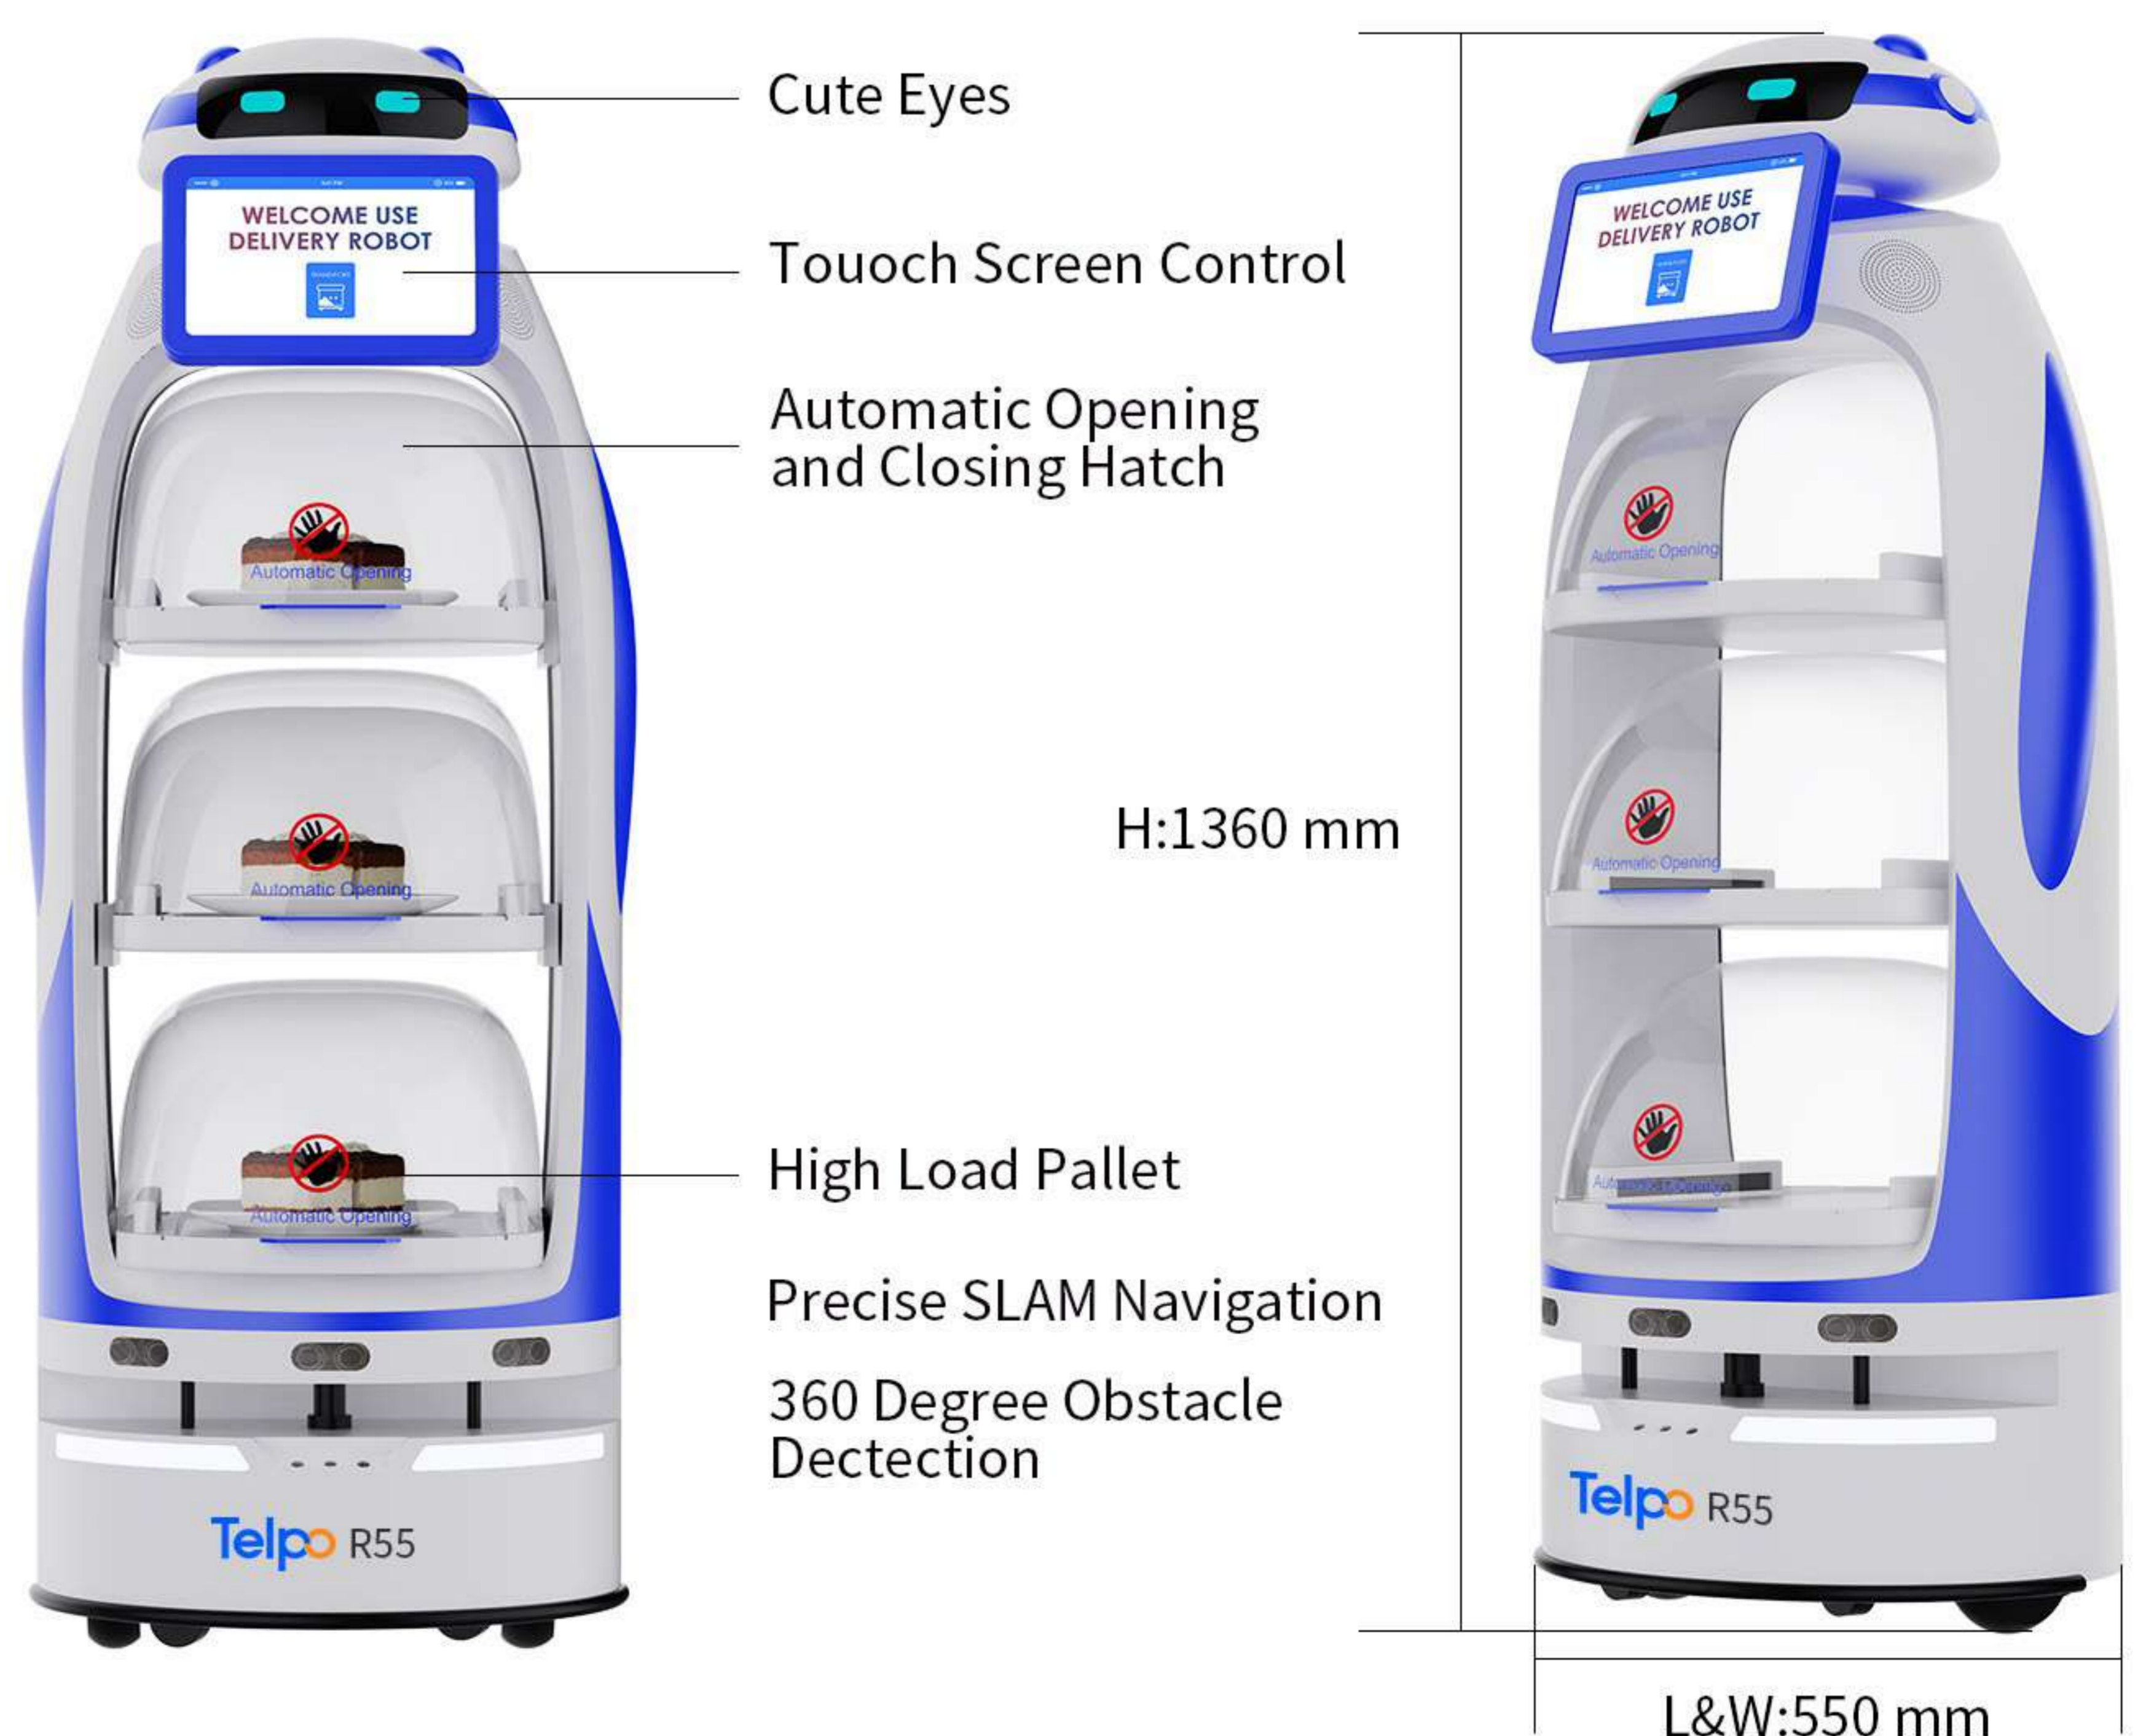

R55

Food Delivery Robot

SPECIFICATION

Charging Mode	Automatic/Manual
Endurance	8 hours
Plate Capacity	31.75 L/piece x 3
Plate Size	443 × 305 × 235 mm/piece
Loading Capacity	20kg/tier × -3
Speed	0.7-1.2 m/s
Lid Opening	Unilateral automatic flip
Maximum Climbing	≤5 degrees
Dimension(mm)	550(L)x 550(W)x 1360(H)
Weight	65 kg
Application Scenarios	Restaurants,hotels,office buildings,etc.

Note: Reserve the right to change the parameters without prior notice.