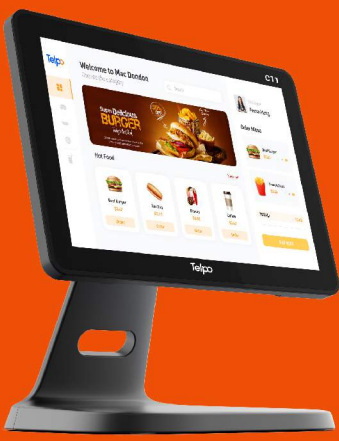

C11

10.1-inch Point of Sale

10.1-inch Display

Adjustable Angle

Solid Stand

APPLICATION

- Retail
- Restaurant
- Hotel
- Clothes Store
- Pharmacy

C11

10.1-inch Point of Sale

SPECIFICATION

OS Android 11 or above	Memory 2GB DDR, 16GB eMMC, Ext. TF card slot 4GB DDR, 64GB eMMC (Optional) 8GB DDR, 128GB eMMC (Optional)
Processor Quad-Core 1.8GHz	Display Main Display: 10.1 inch, 1280*800 or above
Communications WiFi/Bluetooth/Ethernet	Peripheral Ports 2 USB Type A, 1 USB Type C, 1 RJ11, 1 RJ12, 1 RJ45, 1 Audio Jack
Audio Digital Audio Speaker	Power Supply 12V/2A
Others 1 Power Key	Dimensions(mm) 253(L)* 166(W)*250 (H)
MDM(Optional) Mobile Device Management	Environmental Operating temperature: -5°C ~ 45°C Storage temperature: -25°C ~ 60°C
Certification CE, FCC	