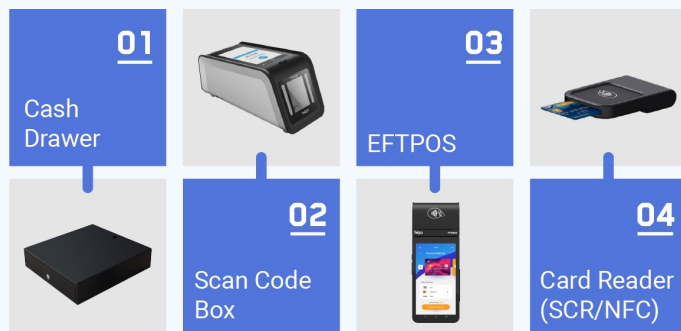

C1 Android Cash Register

OS	Android 9.0 or above
Processor	Dual-Core 1.8GHz + Quad-Core 1.4GHz
Memory	2GB DDR, 16GB eMMC, Ext. TF card slot ※ 4GB DDR, 64GB eMMC ※ 8GB DDR, 128GB eMMC
Display	Main Display: 15.6-inch, 1920*1080 ※ Customer Display: 15.6-inch, 1920*1080 ※ Customer Display: 10.1-inch, 1280*800 ※ Customer Display: LED
※ Camera	Single-lens Camera Dual-lens Camera 3D Depth Sensing Camera
※ Printer	Paper width 80mm, Φ80mm, with auto cutter Paper width 58mm, Φ50mm
Communications	WiFi/Bluetooth/Ethernet ※ LTE/WCDMA/GPRS ※ GPS
Peripheral Ports	4 USB, 1 Micro USB, 1 RJ11, 1 RJ12, 1 RJ45, 1 Audio Jack
Audio	Digital Audio Speaker ※ Microphone
Power Supply	24V/2.5A
Others	1 Power Key
Dimensions (mm)	386(L)*197(W)*378(H)
Environmental	Operating temperature: -5°C~ 45°C Storage temperature: -25°C~ 60°C
※ MDM	Mobile Device Management
Certification	CE, BIS, FCC

Note: All specifications are subject to change without prior notice.

※ ACCESSORIES

APPLICATION

- Restaurant
- Convenience Store
- Supermarket
- Cosmetics Store
- Hotel

Telepover Communication Co.,Ltd.

- www.telpo.com.cn
- +86 18603080594
- business@telpo.com
- Foshan City, Guangdong, China

©Copyright 2023 Telepover Communication Co., Ltd. All Rights Reserved.