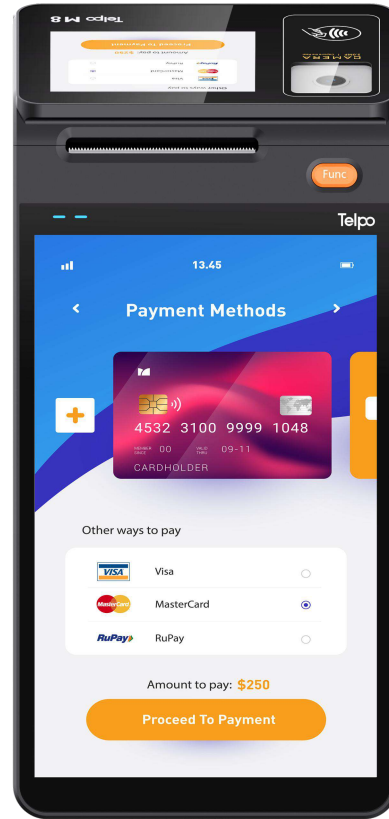

Telpo

M8

Android POS

Android 12

Quad-core

8-inch

Fiscal

Printer

4G

Rich Interfaces

Telpo Cloud

M8 Android POS

OS	Android 12
Processor	Quad-Core 2.0GHz
Memory	2GB DDR, 16GB eMMC, Ext. TF card slot ※ 4GB DDR, 64GB eMMC
Display	8-inch, 800*1280 ※ Customer display
Keypad	1 power key, 2 volume keys 1 functional key
Indicator	2 lights
Thermal Printer	Paper width: 58mm, Φ50mm
※ Contactless Card Reader	ISO14443 Type A/B, Mifare
Camera	2M Pixel, fixed focus (Barcode software decoding)
SIM Slots	2 Nano SIMs ※ eSIMs
※ SAM Slots	2 SAMs
Communications	LTE/WCDMA/GPRS/WiFi/Bluetooth
※ GPS	Built-in
Peripheral Ports	1 Type-C, 4 USB, 1 RJ11 (drawer port 12V), 1 RJ11 (RS232), 1 RJ45
Audio	1W Speaker, Microphone
Power Supply	12V/2A
Battery	7.6V/3000mAh, Li-ion
Environmental	Operating temperature: -5°C~ 45°C Storage temperature: -25°C~ 60°C
※ MDM	Mobile Device Management