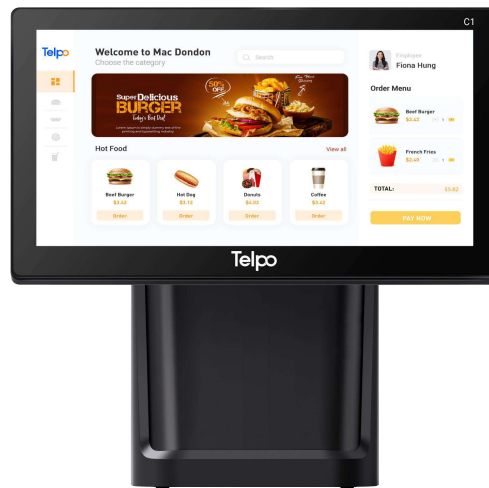

Telpo

C1

Android Cash Register

BLACK & WHITE OPTIONAL

Android

Face

Payment

Voice Prompt

Dual Screen

Printer

Ethernet

Telpo Cloud

15.6"+15.6"

Main Display: 15.6-inch, 1920*1080
Customer Display: 15.6-inch, 1920*1080

15.6"+10.1"

Main Display: 15.6-inch, 1920*1080
Customer Display: 10.1-inch, 1280*1080

15.6"

Single Main Display:
15.6-inch, 1920*1080

15.6"+LED

Main Display: 15.6-inch, 1920*1080
* Customer Display: LED

C1 Android Cash Register

OS	Android 9.0 or above
Processor	Hexa-Core 1.8GHz
Memory	2GB DDR, 16GB eMMC, Ext. TF card slot ※ 4GB DDR, 64GB eMMC ※ 4GB DDR, 128GB eMMC
Display	Main Display: 15.6-inch, 1920*1080 ※ Customer Display: 15.6-inch, 1920*1080 ※ Customer Display: 10.1-inch, 1280*800 ※ Customer Display: 10.1-inch, 1024*600 ※ Customer Display: LED
※ Camera	Single-lens Camera Dual-lens Camera 3D Depth Sensing Camera
※ Printer	Paper width 80mm, Φ80mm, with auto cutter Paper width 58mm, Φ50mm
Communications	WiFi/Bluetooth/Ethernet ※ LTE/WCDMA/GPRS ※ GPS
Peripheral Ports	4 USB, 1 Micro USB, 1 RJ11, 1 RJ12, 1 RJ45, 1 Audio Jack
Audio	Digital Audio Speaker ※ Microphone
Power Supply	24V/2.5A
Others	1 Power Key
Dimensions (mm)	386(L)*197(W)*378(H)
Environmental	Operating temperature: -5°C~ 45°C Storage temperature: -25°C~ 60°C
※ MDM	Mobile Device Management
Certification	CE, BIS, FCC