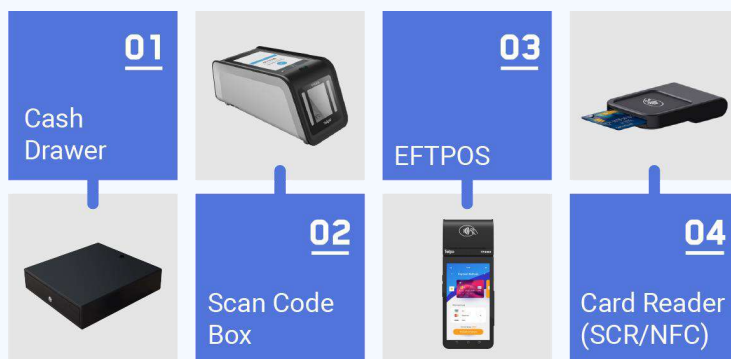

C1 Android Cash Register

OS	Android 9.0 or above
Processor	Hexa-Core 1.8GHz
Memory	2GB DDR, 16GB eMMC, Ext. TF card slot ※ 4GB DDR, 64GB eMMC ※ 4GB DDR, 128GB eMMC
Display	Main Display: 15.6-inch, 1920*1080 ※ Customer Display: 15.6-inch, 1920*1080 ※ Customer Display: 10.1-inch, 1280*800 ※ Customer Display: 10.1-inch, 1024*600 ※ Customer Display: LED
※ Camera	Single-lens Camera Dual-lens Camera 3D Depth Sensing Camera
※ Printer	Paper width 80mm, Φ80mm, with auto cutter Paper width 58mm, Φ50mm
Communications	WiFi/Bluetooth/Ethernet ※ LTE/WCDMA/GPRS ※ GPS
Peripheral Ports	4 USB, 1 Micro USB, 1 RJ11, 1 RJ12, 1 RJ45, 1 Audio Jack
Audio	Digital Audio Speaker ※ Microphone
Power Supply	24V/2.5A
Others	1 Power Key
Dimensions (mm)	386(L)*197(W)*378(H)
Environmental	Operating temperature: -5°C~ 45°C Storage temperature: -25°C~ 60°C
※ MDM	Mobile Device Management
Certification	CE, BIS, FCC

Note: All specifications are subject to change without prior notice.
※ Optional

※ ACCESSORIES

APPLICATION

- Restaurant
- Convenience Store
- Supermarket
- Cosmetics Store
- Hotel

Telepower Communication Co., Ltd.

- www.telpo.com.cn
- +86 18603080594
- business@telpo.com
- Foshan City, Guangdong, China

©Copyright 2023 Telepower Communication Co., Ltd. All Rights Reserved.