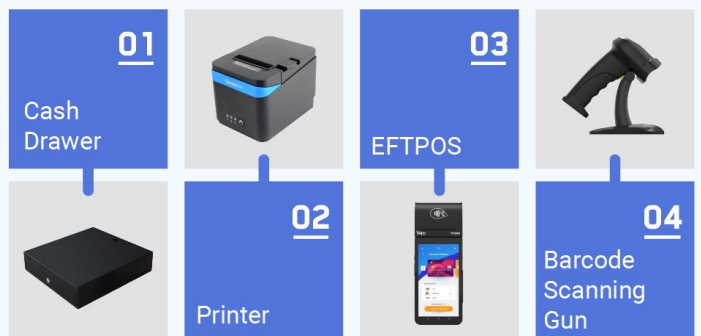

C11 10.1-inch Point of Sale

OS	Android 11 or above
Processor	Quad-Core 1.8GHz
Memory	2GB DDR, 16GB eMMC, Ext. TF card slot ※ 4GB DDR, 64GB eMMC ※ 8GB DDR, 128GB eMMC
Display	Main Display: 10.1 inch, 1280*800 or above
Communications	WiFi/Bluetooth/Ethernet
Peripheral Ports	2 USB Type A, 1 USB Type C, 1 RJ11, IRJ12, 1 RJ45, 1 Audio Jack
Audio	Digital Audio Speaker
Power Supply	12V/2A
Others	1 Power Key
※ Dimensions	253(L)* 166(W)*250 (H)
Environmental	Operating temperature: -5°C~ 45°C Storage temperature: -25°C~ 60°C
※ MDM	Mobile Device Management
Certification	CE, FCC

Note: All specifications are subject to change without prior notice.

※ Optional

APPLICATION

- Retail
- Restaurant
- Hotel
- Clothes Store
- Pharmacy

※ ACCESSORIES

Telepover Communication Co., Ltd.

www.telpeo.com.cn

+86 18603080594

business@telpeo.com

Foshan City, Guangdong, China

©Copyright 2023 Telepover Communication Co., Ltd. All Rights Reserved.