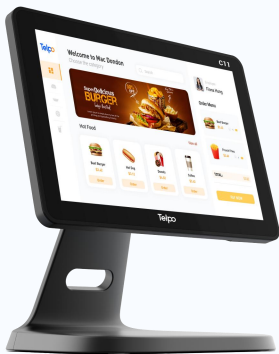

## 10.1-inch Point of Sale

Android

10.1-inch

Ethernet

Rich Ports

VESA Standard

Telpo Cloud

10.1-inch Display

Adjustable Angle

Solid Stand

# C11 10.1-inch Point of Sale

OS	Android 11 or above
Processor	Quad-Core 1.8GHz
Memory	2GB DDR, 16GB eMMC, Ext. TF card slot ※ 4GB DDR, 64GB eMMC ※ 8GB DDR, 128GB eMMC
Display	Main Display: 10.1 inch, 1280*800 or above
Communications	WiFi/Bluetooth/Ethernet
Peripheral Ports	2 USB Type A, 1 USB Type C, 1 RJ11, IRJ12, 1 RJ45, 1 Audio Jack
Audio	Digital Audio Speaker
Power Supply	12V/2A
Others	1 Power Key
※ Dimensions	253(L)* 166(W)*250 (H)
Environmental	Operating temperature: -5°C~ 45°C Storage temperature: -25°C~ 60°C
※ MDM	Mobile Device Management
Certification	CE, FCC