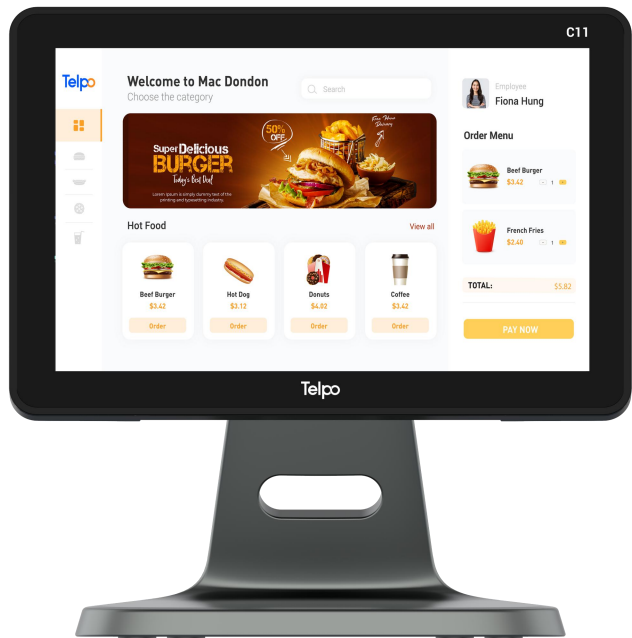

# Telpo

## 10.1-inch Point of Sale

Android

10.1-inch

Ethernet

Rich Ports

VESA Standard

Telpo Cloud

10.1-inch Display

Adjustable Angle

Solid Stand

# C11 10.1-inch Point of Sale

OS	Android 11 or above
Processor	Quad-Core 1.8GHz
Memory	2GB DDR, 16GB eMMC, Ext. TF card slot ※ 4GB DDR, 64GB eMMC ※ 8GB DDR, 128GB eMMC
Display	Main Display: 10.1 inch, 1280*800 or above
Communications	WiFi/Bluetooth/Ethernet
Peripheral Ports	2 USB Type A, 1 USB Type C, 1 RJ11, IRJ12, 1 RJ45, 1 Audio Jack
Audio	Digital Audio Speaker
Power Supply	12V/2A
Others	1 Power Key
※ Dimensions	253(L)* 166(W)*250 (H)
Environmental	Operating temperature: -5°C~ 45°C Storage temperature: -25°C~ 60°C
※ MDM	Mobile Device Management
Certification	CE, FCC