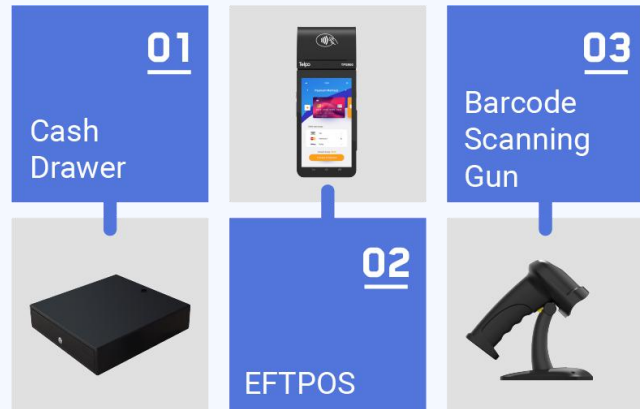

C2 Android Cash Register

OS	Android 11 or above
Processor	Hexa-Core 1.8GHz
Memory	2GB DDR, 16GB eMMC, Ext. TF card slot ※ 4GB DDR, 64GB eMMC ※ 4GB DDR, 128GB eMMC
Display	Main Display: 15.6-inch, 1920*1080 ※ Customer Display: 15.6-inch, 1920*1080 ※ Customer Display: 10.1-inch, 1024*600
※ Camera	Single-lens Camera Dual-lens Camera 3D Depth Sensing Camera
※ Printer	Paper width 80mm,Φ80mm, with auto cutter
Communications	WiFi/Bluetooth/Ethernet
Peripheral Ports	4 USB, 1 Micro USB, 1 DB9 (RS232) , 1 RJ12, 1 RJ45, 1 Audio Jack, IDC port
Audio	Digital Audio Speaker
Power Supply	24V/2.5A
Others	1 Power Key
Dimensions (mm)	385.6(L)*158.2(W)*383(H)
Environmental	Operating temperature: -5°C~ 45°C Storage temperature: -25°C~ 60°C
※ MDM	Mobile Device Management
Certification	CE, FCC

Note: All specifications are subject to change without prior notice.
※ Optional

※ ACCESSORIES

APPLICATION

- Restaurant
- Convenience Store
- Supermarket
- Cosmetics Store
- Clothes Store

Telepower Communication Co., Ltd.

www.telpo.com.cn

+86 18603080594

business@telpo.com

Foshan City, Guangdong, China

©Copyright 2023 Telepower Communication Co., Ltd. All Rights Reserved.