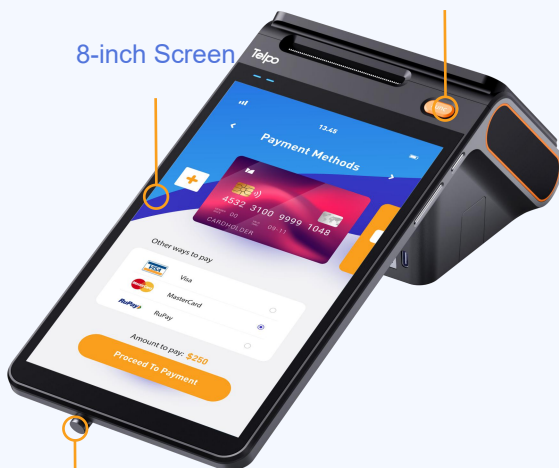

4G

Rich Interfaces

Telco Cloud

Functional Key

8-inch Screen

Sealing Screw

QR-code Reader

NFC

Thermal Printer
Paper width:
58mm, Φ 50mm

Customer
Display(Optional)

M8 Android POS

OS	Android 12
Processor	Quad-Core 2.0GHz
Memory	2GB DDR, 16GB eMMC, Ext. TF card slot ※ 4GB DDR, 64GB eMMC
Display	Main Display: 8-inch, 800*1280 ※ Customer Display: 3.2-inch, 240*320
Keypad	1 power key, 2 volume keys 1 functional key
Indicator	2 lights
Thermal Printer	Paper width: 58mm, Φ50mm
※ Contactless Card Reader	ISO14443 Type A/B, Mifare
Camera	5M Pixel, auto focus (Barcode software decoding)
SIM Slots	2 Nano SIMs ※ eSIMs
※ SAM Slots	2 SAMs
Communications	LTE/WCDMA/GPRS/WiFi/Bluetooth
※ GPS	Built-in
Peripheral Ports	1 Type-C (OTG), 4 USB, 1 RJ12 (drawer port 12V), 1 RJ11 (RS232), 1 RJ45
Audio	1W Speaker, Microphone
Power Supply	12V/2A
Battery	7.6V/3000mAh, Li-ion (Non-removable)
Environmental	Operating temperature: -5°C~ 45°C Storage temperature: -25°C~ 60°C
※ MDM	Mobile Device Management