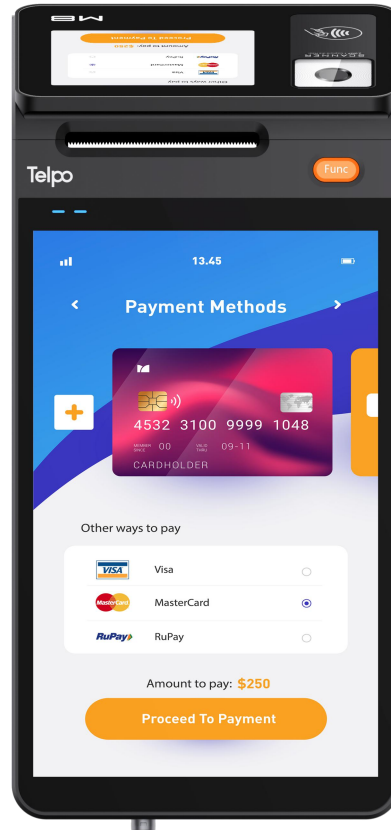

Telco

M8

Android POS

Android 12

Quad-core

8-inch

Fiscal

Printer

4G

Rich Interfaces

Telco Cloud

Functional Key

8-inch Screen

Sealing Screw

QR-code Reader

NFC

Thermal Printer
Paper width:
58mm, Φ 50mm

Customer
Display(Optional)

M8 Android POS

OS	Android 12
Processor	Quad-Core 2.0GHz
Memory	2GB DDR, 16GB eMMC, Ext. TF card slot ※ 4GB DDR, 64GB eMMC
Display	Main Display: 8-inch, 800*1280 ※ Customer Display: 3.2-inch, 240*320
Keypad	1 power key, 2 volume keys 1 functional key
Indicator	2 lights
Thermal Printer	Paper width: 58mm, Φ50mm
※ Contactless Card Reader	ISO14443 Type A/B, Mifare
Camera	5M Pixel, auto focus (Barcode software decoding)
SIM Slots	2 Nano SIMs ※ eSIMs
※ SAM Slots	2 SAMs
Communications	LTE/WCDMA/GPRS/WiFi/Bluetooth
※ GPS	Built-in
Peripheral Ports	1 Type-C (OTG), 4 USB, 1 RJ12 (drawer port 12V), 1 RJ11 (RS232), 1 RJ45
Audio	1W Speaker, Microphone
Power Supply	12V/2A
Battery	7.6V/3000mAh, Li-ion (Non-removable)
Environmental	Operating temperature: -5°C~ 45°C Storage temperature: -25°C~ 60°C
※ MDM	Mobile Device Management