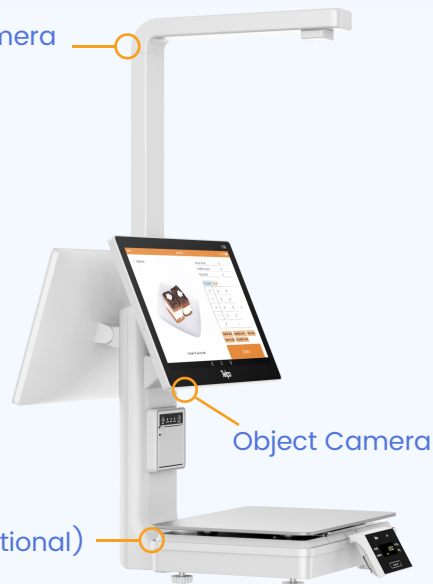

C50

AI Vision Checkout Terminal

Android

Octa-core

15.6-inch

QR Code

NFC

Printer

Image Sensor

Scale

High Object Camera (Optional)

15.6-inch Screen

Printer

Object Camera

Tray (Optional)

Scale (Optional)

C50 AI Vision Checkout Terminal

OS	Android 12 or above
Processor	Octa-Core 2.7GHz
Memory	6GB RAM, 128GB ROM ※ 8GB RAM, 128GB ROM ※ 4GB RAM, 64GB ROM
Display	Main Display: 15.6-inch, 1920*1080 ※ Customer Display: 15.6-inch, 1920*1080 ※ Customer Display: 10.1-inch, 1280*800
※ NFC	ISO14443 Type A/B, Mifare
※ QR Code Scanner	Support
※ Face Camera	Single-lens Camera Dual-lens Camera 3D Depth Sensing Camera
Object Camera (Scales version)	2MP, with Fill light, For weighing scale version
※ High Object Camera	2MP, with Fill light, For dish identification tray version
※ Printer	Paper width 58mm, Φ50mm, Receipt printer ※ Label printer
※ Tray	Support
※ Scales	Maximum weighing: 15kg, Division value: 2g high precision
Communications	WiFi/Bluetooth/Ethernet ※ LTE/WCDMA/GPRS
Audio	Digital Audio Speaker ※ Microphone
Peripheral Ports	4 USB, 1 Micro USB, 1 RJ45
Power Supply	12V/3A
Others	1 Power Key
Dimensions (mm)	400(L)*537(W)*710(H)
Environmental	Operating temperature: -5°C~ 45°C Storage temperature: -25°C~ 60°C
※ MDM	Mobile Device Management
Certification	CE