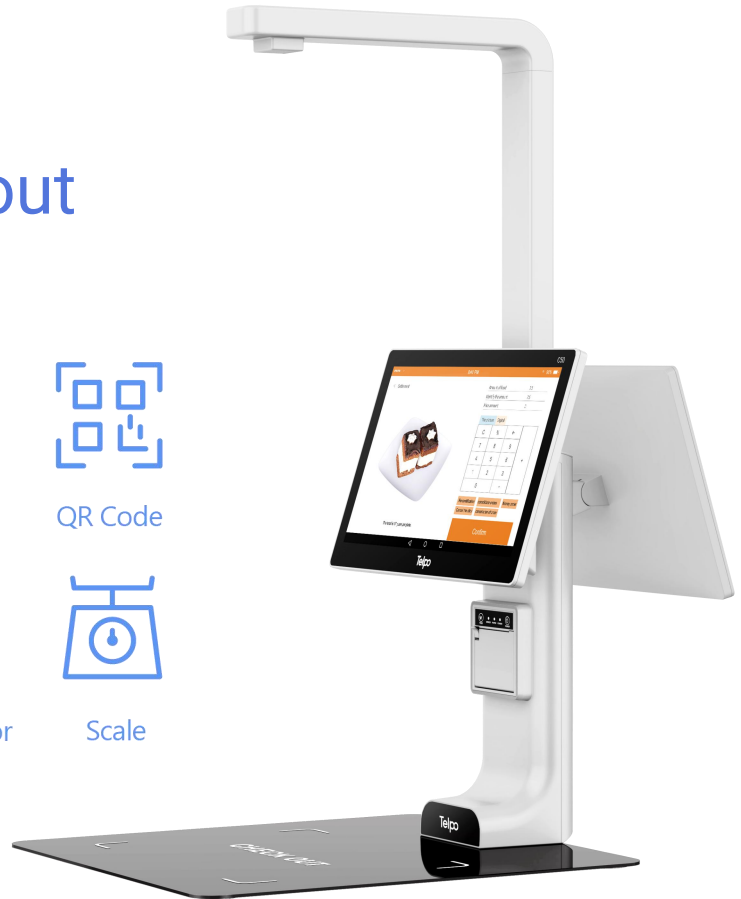

C50

AI Vision Checkout Terminal

Android

Octa-core

15.6-inch

QR Code

NFC

Printer

Image Sensor

Scale

High Object Camera (Optional)

15.6-inch Screen

Printer

Object Camera

Tray (Optional)

Scale (Optional)

C50 AI Vision Checkout Terminal

OS	Android 12 or above
Processor	Octa-Core 2.7GHz
Memory	6GB RAM, 128GB ROM ※ 8GB RAM, 128GB ROM ※ 4GB RAM, 64GB ROM
Display	Main Display: 15.6-inch, 1920*1080 ※ Customer Display: 15.6-inch, 1920*1080 ※ Customer Display: 10.1-inch, 1280*800
※ NFC	ISO14443 Type A/B, Mifare
※ QR Code Scanner	Support
※ Face Camera	Single-lens Camera Dual-lens Camera 3D Depth Sensing Camera
Object Camera (Scales version)	2MP, with Fill light, For weighing scale version
※ High Object Camera	2MP, with Fill light, For dish identification tray version
※ Printer	Paper width 58mm, Φ50mm, Receipt printer ※ Label printer
※ Tray	Support
※ Scales	Maximum weighing: 15kg, Division value: 2g high precision
Communications	WiFi/Bluetooth/Ethernet ※ LTE/WCDMA/GPRS
Audio	Digital Audio Speaker ※ Microphone
Peripheral Ports	4 USB, 1 Micro USB, 1 RJ45
Power Supply	12V/3A
Others	1 Power Key
Dimensions (mm)	400(L)*537(W)*710(H)
Environmental	Operating temperature: -5°C~ 45°C Storage temperature: -25°C~ 60°C
※ MDM	Mobile Device Management
Certification	CE