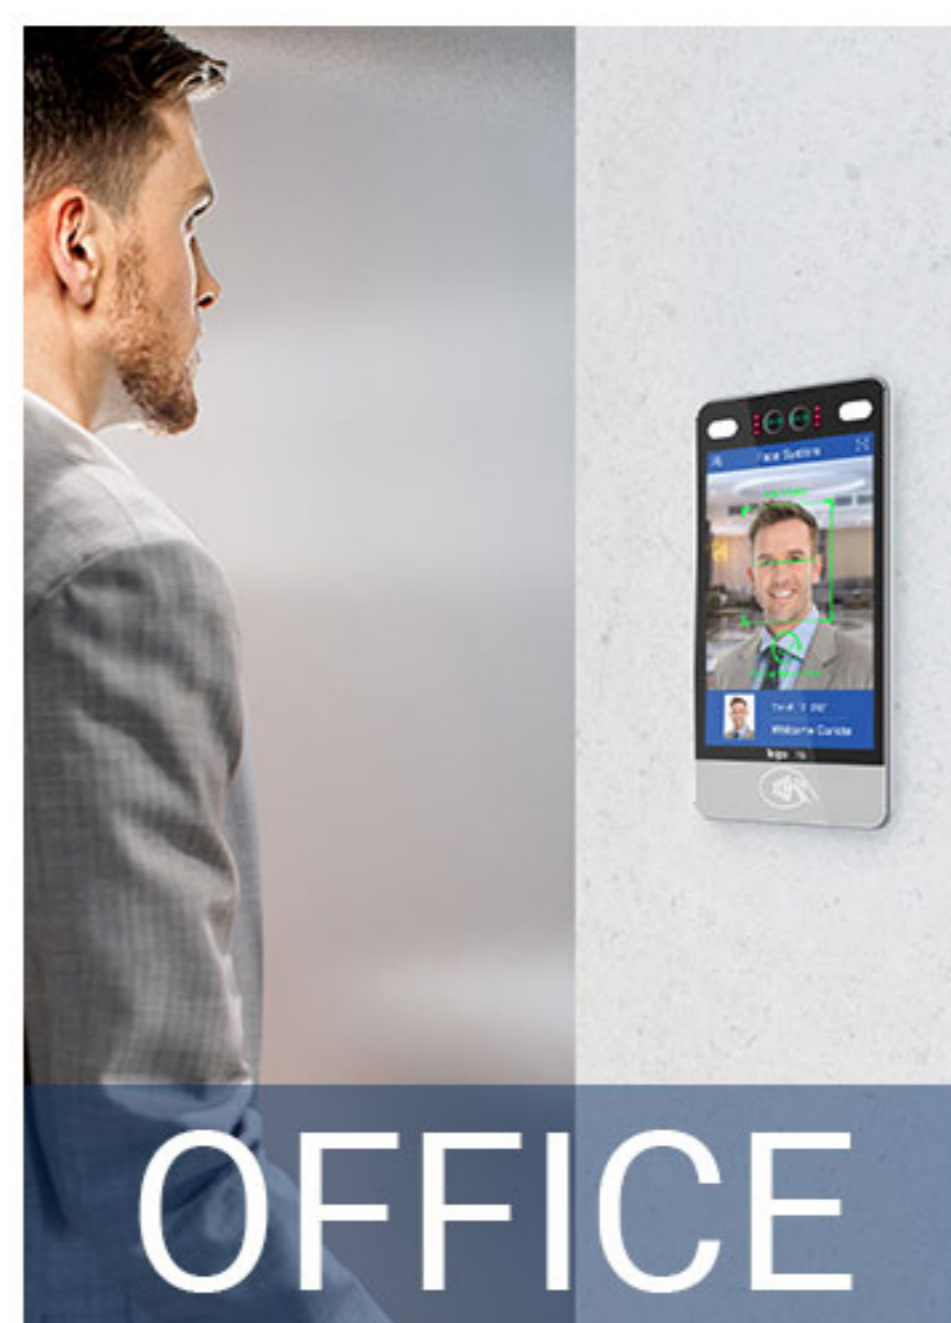

F8

GIVE FULL PLAY TO AI BRAIN

Specification

OS	Android 7.1
Processor	Hexa-Core 1.8GHz
Memory	2GB RAM, 16GB ROM 4GB RAM, 16GB ROM
Display	8-inch, 800*1280
Front Camera	Dual-lens Camera (RGB+IR), 2MP+2MP Single-lens Camera (RGB), 2MP (Optional)
Fill Light	White LED
Contactless Card Reader (Optional)	ISO14443 Type A/B, Mifare
QR Code Scanner (Optional)	Support
Communications	Ethernet/WiFi/Bluetooth
Peripheral Ports	1 DC Port, 1 RJ45, 1 Micro USB, 1 Wiegand Input, 1 Wiegand Output, 1 RS485, 1 RS232, 1 Relay, 1 USB Type A, 1 Reset
Audio	Digital Audio Speaker, Microphone
Power Supply	12V/2A
Bracket (Optional)	Wall Mount Bracket, Turnstile Mount Bracket
Dimensions (mm)	249 (L)*127 (W)*23 (H)
Environmental	Operating temperature: -20°C ~ 55°C Storage temperature: -25°C ~ 60°C
MDM (Optional)	Mobile Device Management
Certification	CE, KC

Note: Reserve the right to change the parameters without prior notice.

Accessories (Optional)

Dimensions(mm)

Telepower Communication Co., Ltd.

E-mail: business@telpo.com Skype: [telpo_business](https://www.skype.com/name/telpo_business)

Web: www.telpo.com.cn

Add: Foshan City, Guangdong Province, China

AIRPORT

BANK

OFFICE

HOTEL

ATTRACTION

SCHOOL