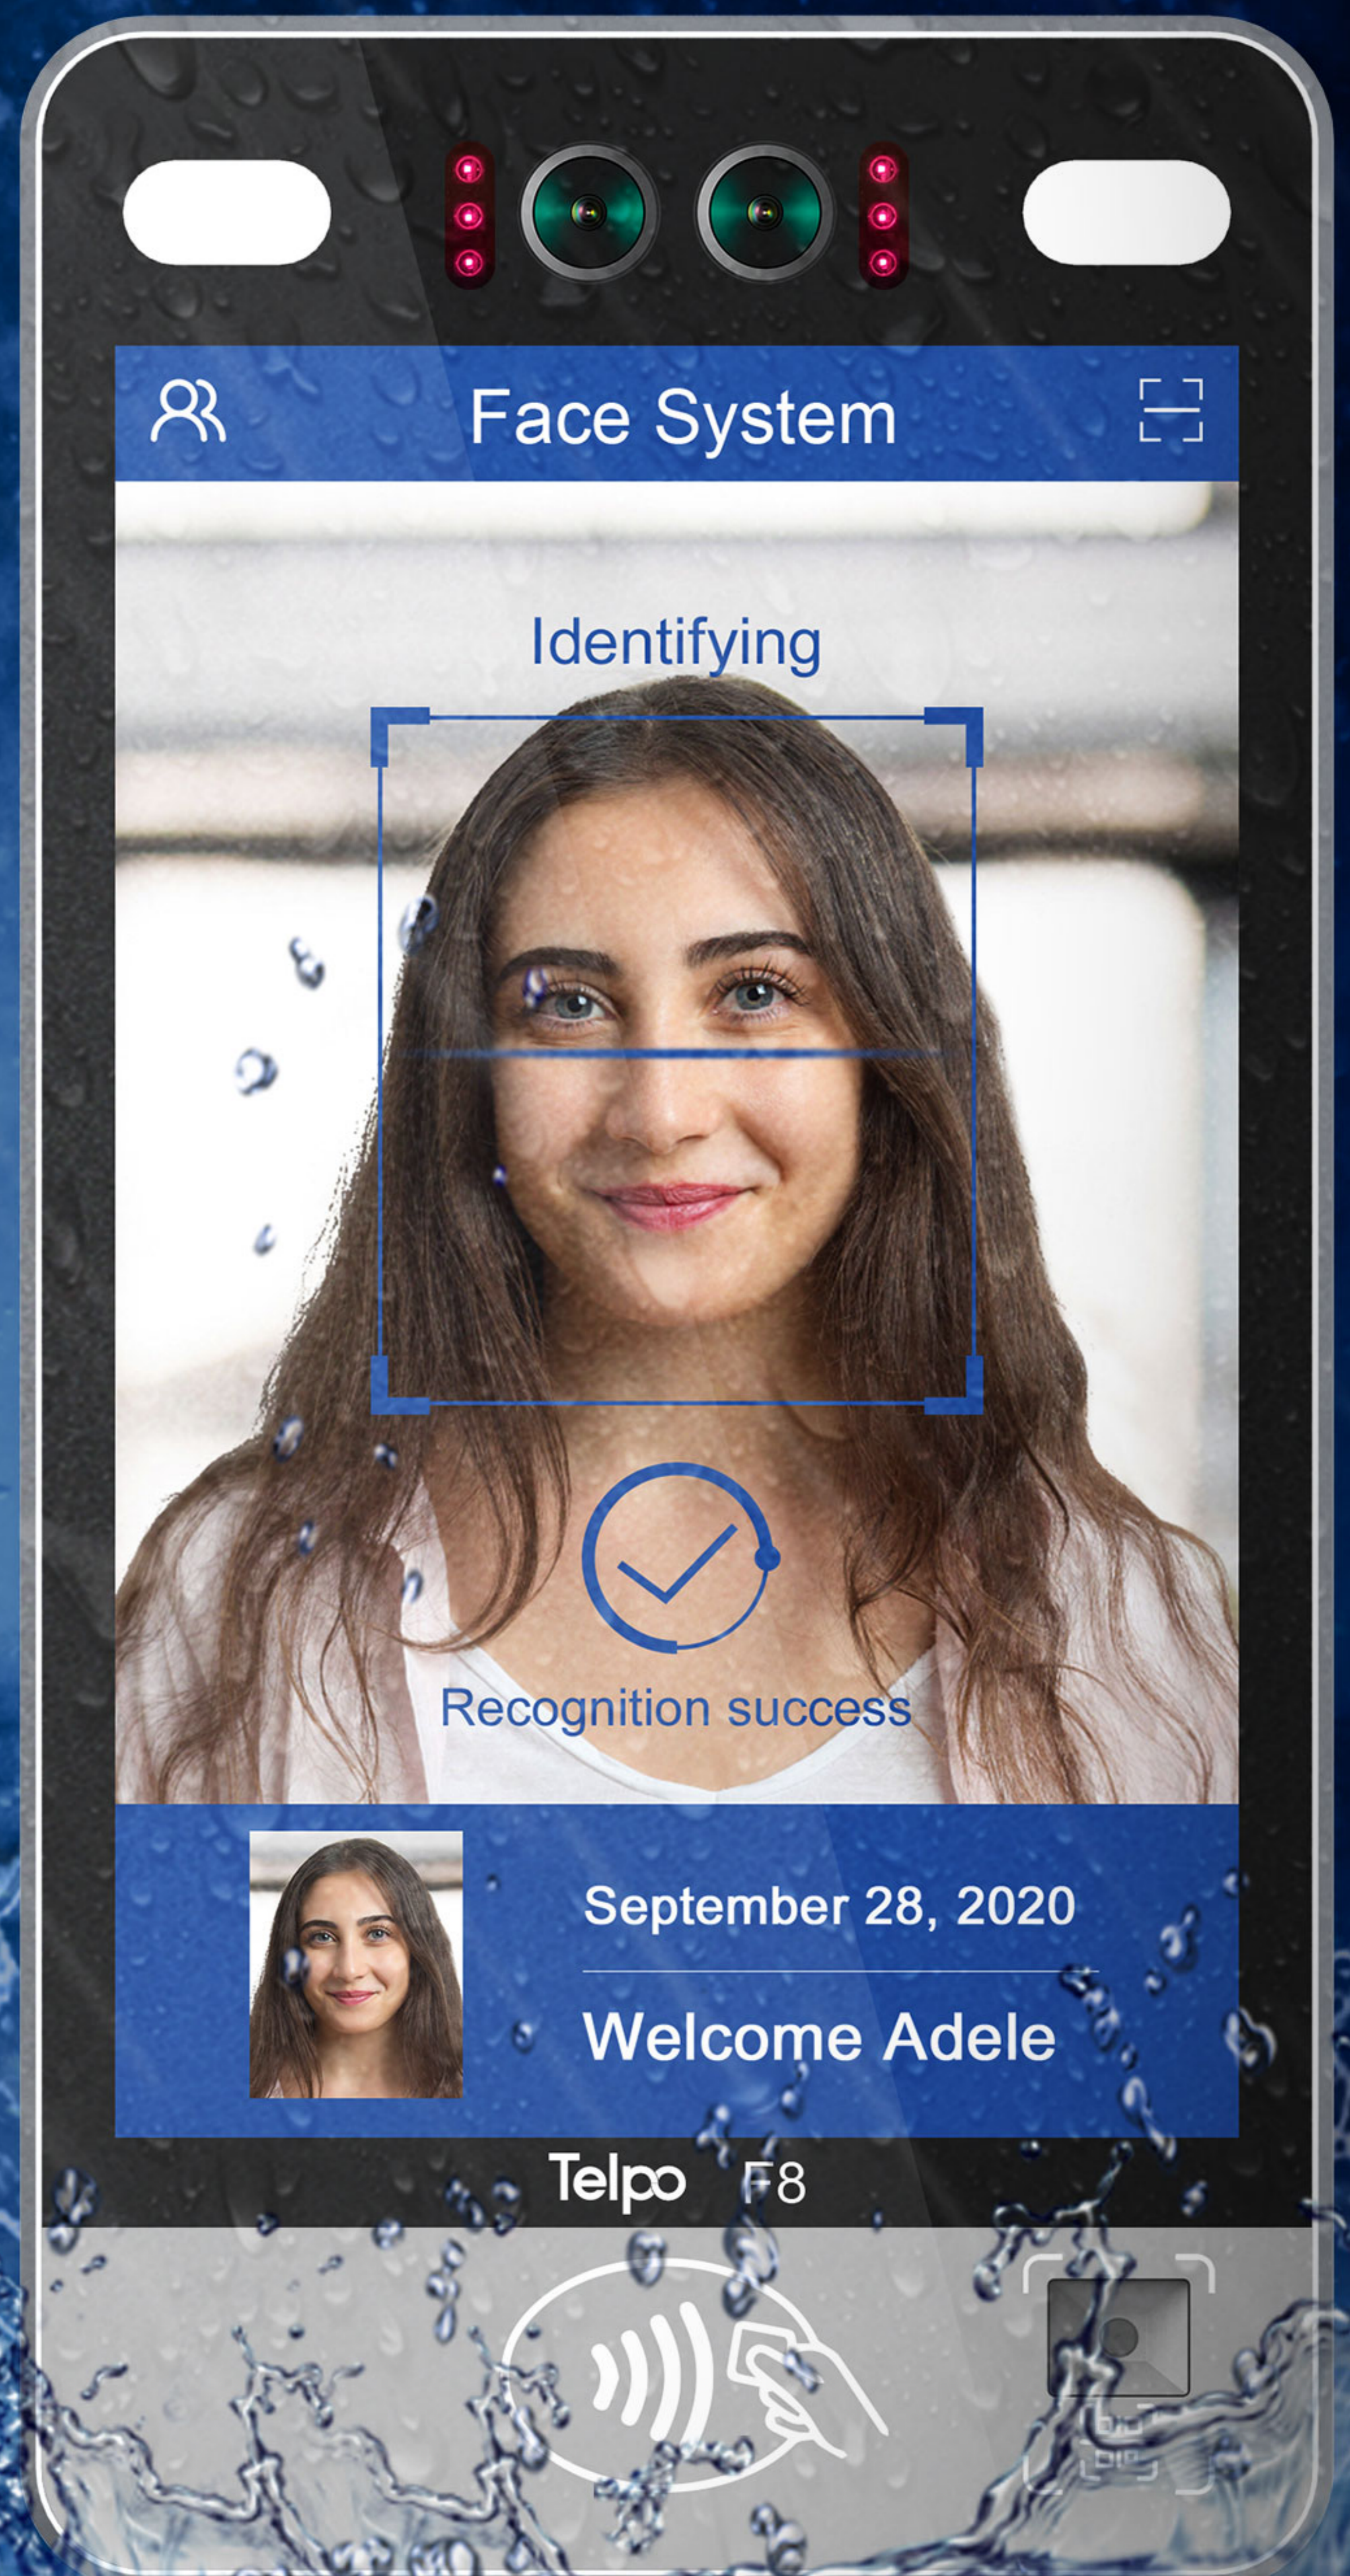

Waterproof

Voice Prompt

Tamper Proof

NFC

FUNCTIONS

Access Control

Mask Detection

Time Attendance

Visitor Registration

Biometric Authentication

Border Control

Paperless Sign-in

F8

GIVE FULL PLAY TO AI BRAIN

Specification

OS	Android 7.1
Processor	Hexa-Core 1.8GHz
Memory	2GB RAM, 16GB ROM 4GB RAM, 16GB ROM
Display	8-inch, 800*1280
Front Camera	Dual-lens Camera (RGB+IR), 2MP+2MP Single-lens Camera (RGB), 2MP (Optional)
Fill Light	White LED
Contactless Card Reader (Optional)	ISO14443 Type A/B, Mifare
QR Code Scanner (Optional)	Support
Communications	Ethernet/WiFi/Bluetooth
Peripheral Ports	1 DC Port, 1 RJ45, 1 Micro USB, 1 Wiegand Input, 1 Wiegand Output, 1 RS485, 1 RS232, 1 Relay, 1 USB Type A, 1 Reset
Audio	Digital Audio Speaker, Microphone
Power Supply	12V/2A
Bracket (Optional)	Wall Mount Bracket, Turnstile Mount Bracket
Dimensions (mm)	249 (L)*127 (W)*23 (H)
Environmental	Operating temperature: -20°C ~ 55°C Storage temperature: -25°C ~ 60°C
MDM (Optional)	Mobile Device Management
Certification	CE, KC