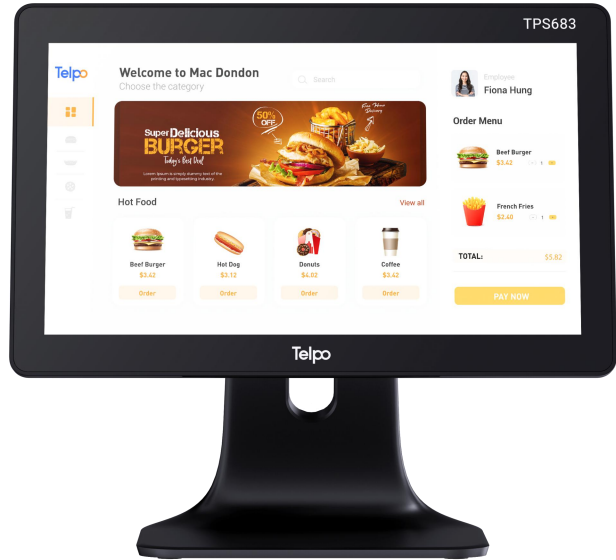

Telpo

TPS683 POS Register

Android

2GB RAM+
16GB ROM

15.6-inch

WiFi

VESA Standard

Rich Interfaces

Ethernet

Telpo Cloud

Wall-mounting

Desktop

Arm

Cash Drawer

Barcode
Scanning Gun

Printer

TPS683 POS Register

OS	Android 11 or above
Processor	Quad-Core 1.8GHz
Memory	2GB RAM, 16GB ROM, Ext. TF card slot ※ 4GB RAM, 64GB ROM ※ 8GB RAM, 128GB ROM
Display	Main Display:15.6-inch, 1920*1080 ※ Customer Display: LED
Communications	WiFi/Bluetooth/Ethernet
Peripheral Ports	4 USB, 1 Micro USB, 1 RJ11, 1 RJ12, 1 RJ45, 1 Audio Jack
Audio	Digital Audio Speaker
Power Supply	12V/3A
Others	1 Power Key
Dimensions (mm)	390(L)* 187(W)*333 (H)
Environmental	Operating temperature: -5°C~ 45°C Storage temperature: -25°C~ 60°C
※ MDM	Mobile Device Management
Certification	CE, BIS