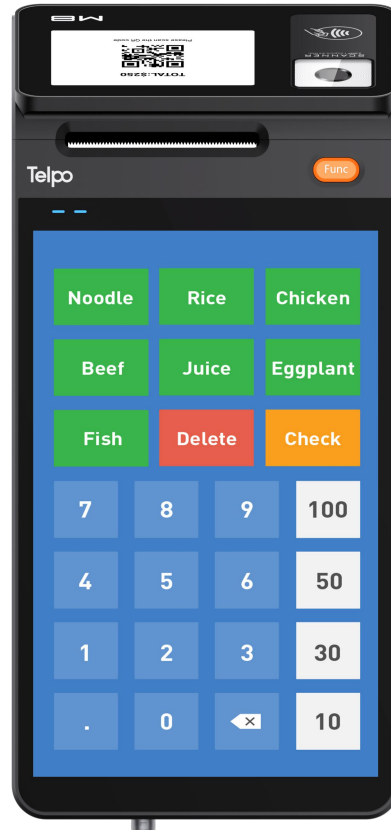

Telco

M8

Android POS

Android 12

Quad-core

8-inch

Fiscal

Printer

4G

Rich Interfaces

Telco Cloud

Functional Key

8-inch Screen

Sealing Screw

QR-code Reader

NFC

Thermal Printer
Paper width:
58mm, Φ50mm

Customer
Display(Optional)

M8 Android POS

OS	Android 12
Processor	Quad-Core 2.0GHz
Memory	2GB RAM, 16GB ROM, Ext. TF card slot ※ 4GB RAM, 64GB ROM
Display	Main Display: 8-inch, 800*1280 ※ Customer Display: 3.2-inch, 240*320
Keypad	1 power key, 2 volume keys 1 functional key
Indicator	2 lights
Thermal Printer	Paper width: 58mm, Φ50mm
※ Contactless Card Reader	ISO14443 Type A/B, Mifare
Camera	5M Pixel, fixed focus (Barcode software decoding)
SIM Slots	2 Nano SIMs ※ eSIMs
※ SAM Slots	2 SAMs
Communications	LTE/WCDMA/GPRS/WiFi/Bluetooth
※ GPS	Built-in
Peripheral Ports	1 Type-C (OTG), 4 USB, 1 RJ12 (drawer port 12V), 1 RJ11 (RS232), 1 RJ45
Audio	Digital Audio Speaker, Microphone
Power Supply	12V/3A
Battery	7.6V/3000mAh, Li-ion (Non-removable)
Dimensions (mm)	271 (L)*124 (W)*91 (H)
Environmental	Operating temperature: -5°C~ 45°C Storage temperature: -25°C~ 60°C
※ MDM	Mobile Device Management